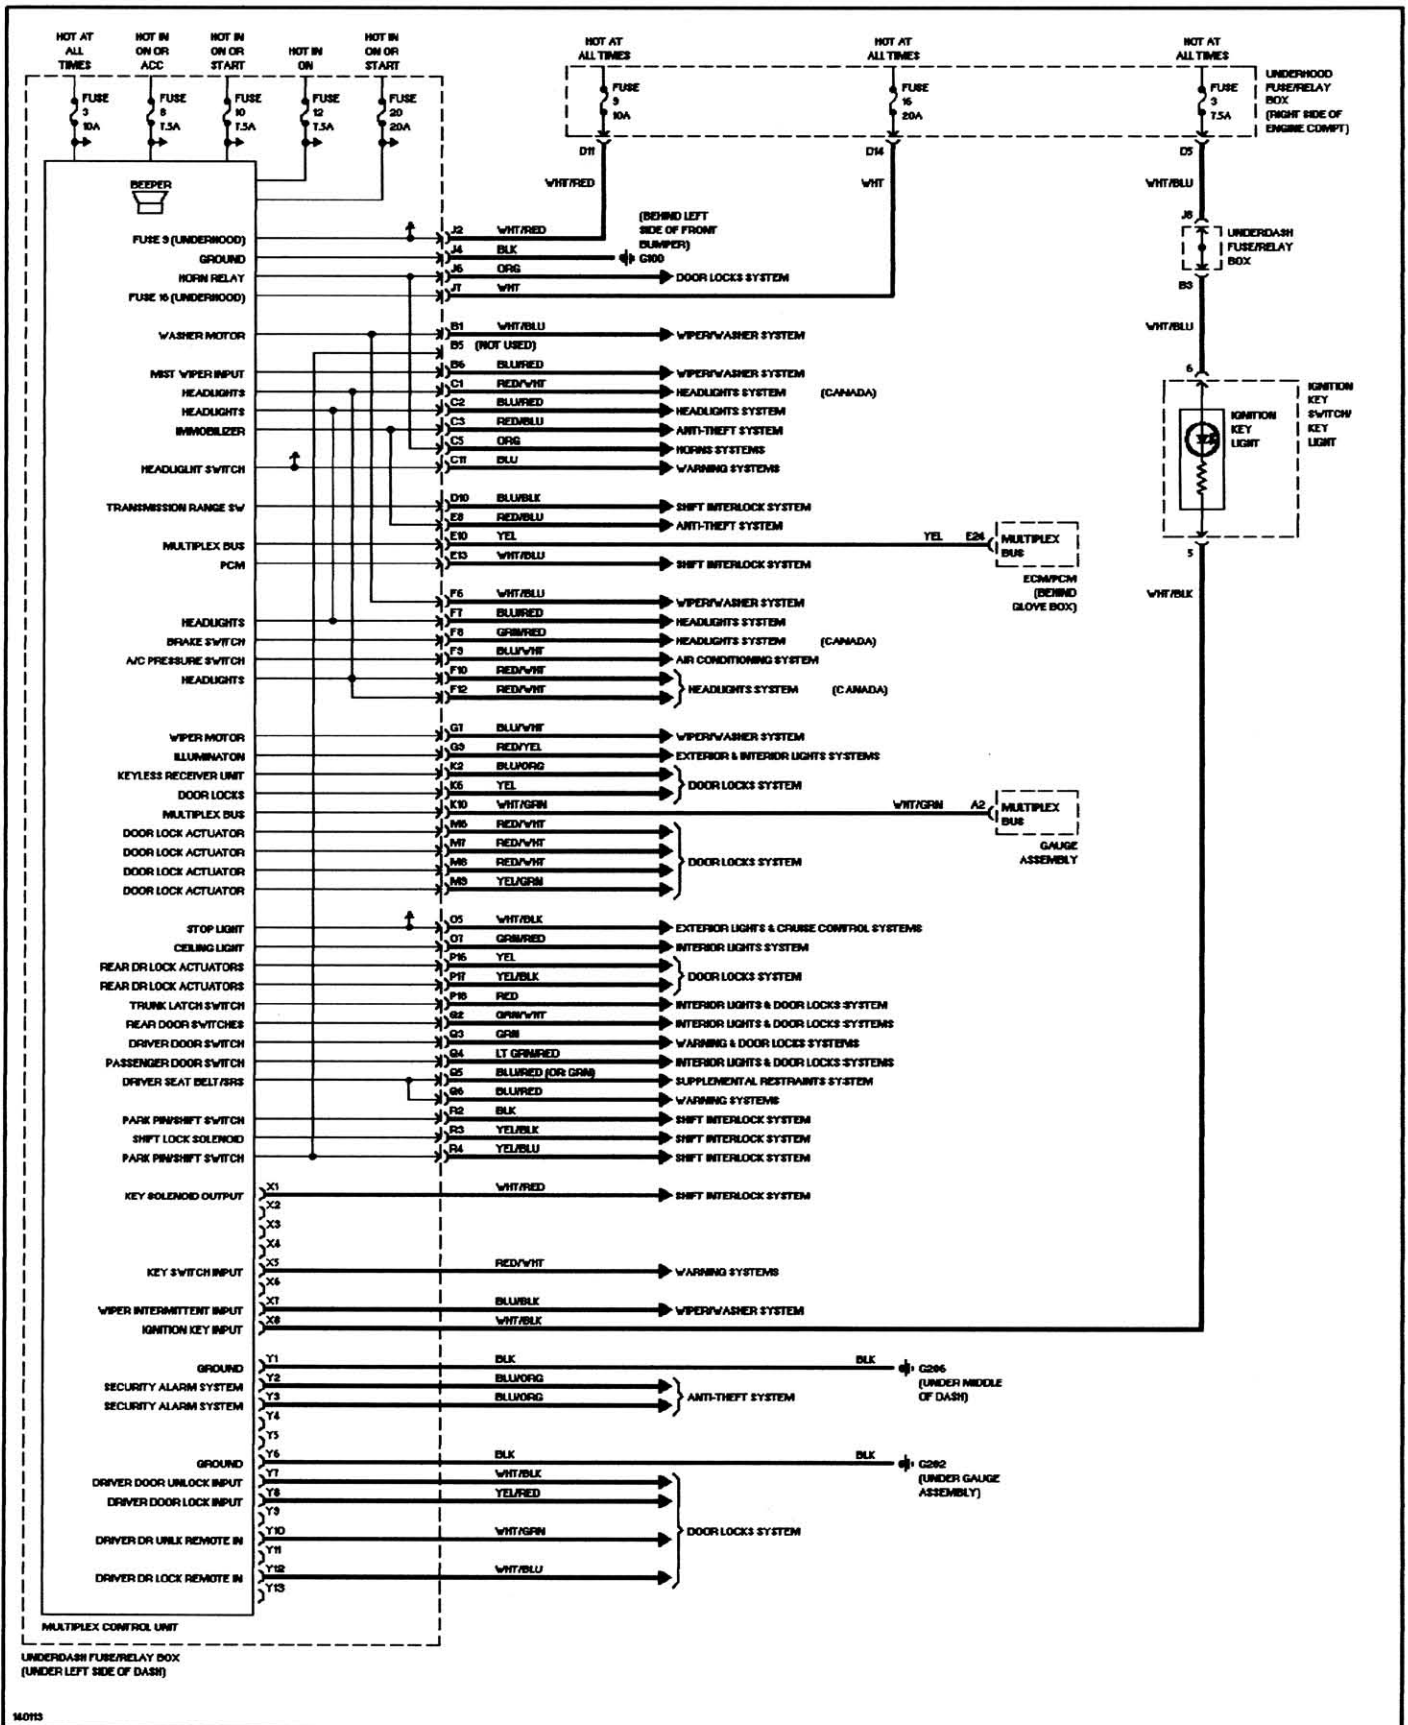

SYSTEM WIRING DIAGRAMS

Power Distribution Circuit (2 of 4) 2001 Honda Civic

SYSTEM WIRING DIAGRAMS

Power Distribution Circuit (3 of 4)

2001 Honda Civic

Selected Distributor Circuit (4 of 4)

2001 Honda Civic

SYSTEM WIRING DIAGRAMS

Ground Distribution Circuit (1 of 3) 2001 Honda Civic

SYSTEM WIRING DIAGRAMS

Ground Distribution Circuit (2 of 3) 2001 Honda Civic

135836

SYSTEM WIRING DIAGRAMS

Ground Distribution Circuit (3 of 3)

2001 Honda Civic

SYSTEM WIRING DIAGRAMS

Anti-theft Circuit 2001 Honda Civic

SYSTEM WIRING DIAGRAMS

Body Computer Circuits 2001 Honda Civic

SYSTEM WIRING DIAGRAMS

Computer Data Lines 2001 Honda Civic

Fig. 10: Wiring Diagram (Civic Except GX & HX 1.7L - 1 Of 3)

140054

Fig. 11: Wiring Diagram (Civic Except GX & HX 1.7L - 2 Of 3)

Fig. 12: Wiring Diagram (Civic Except GX & HX 1.7L - 3 Of 3)