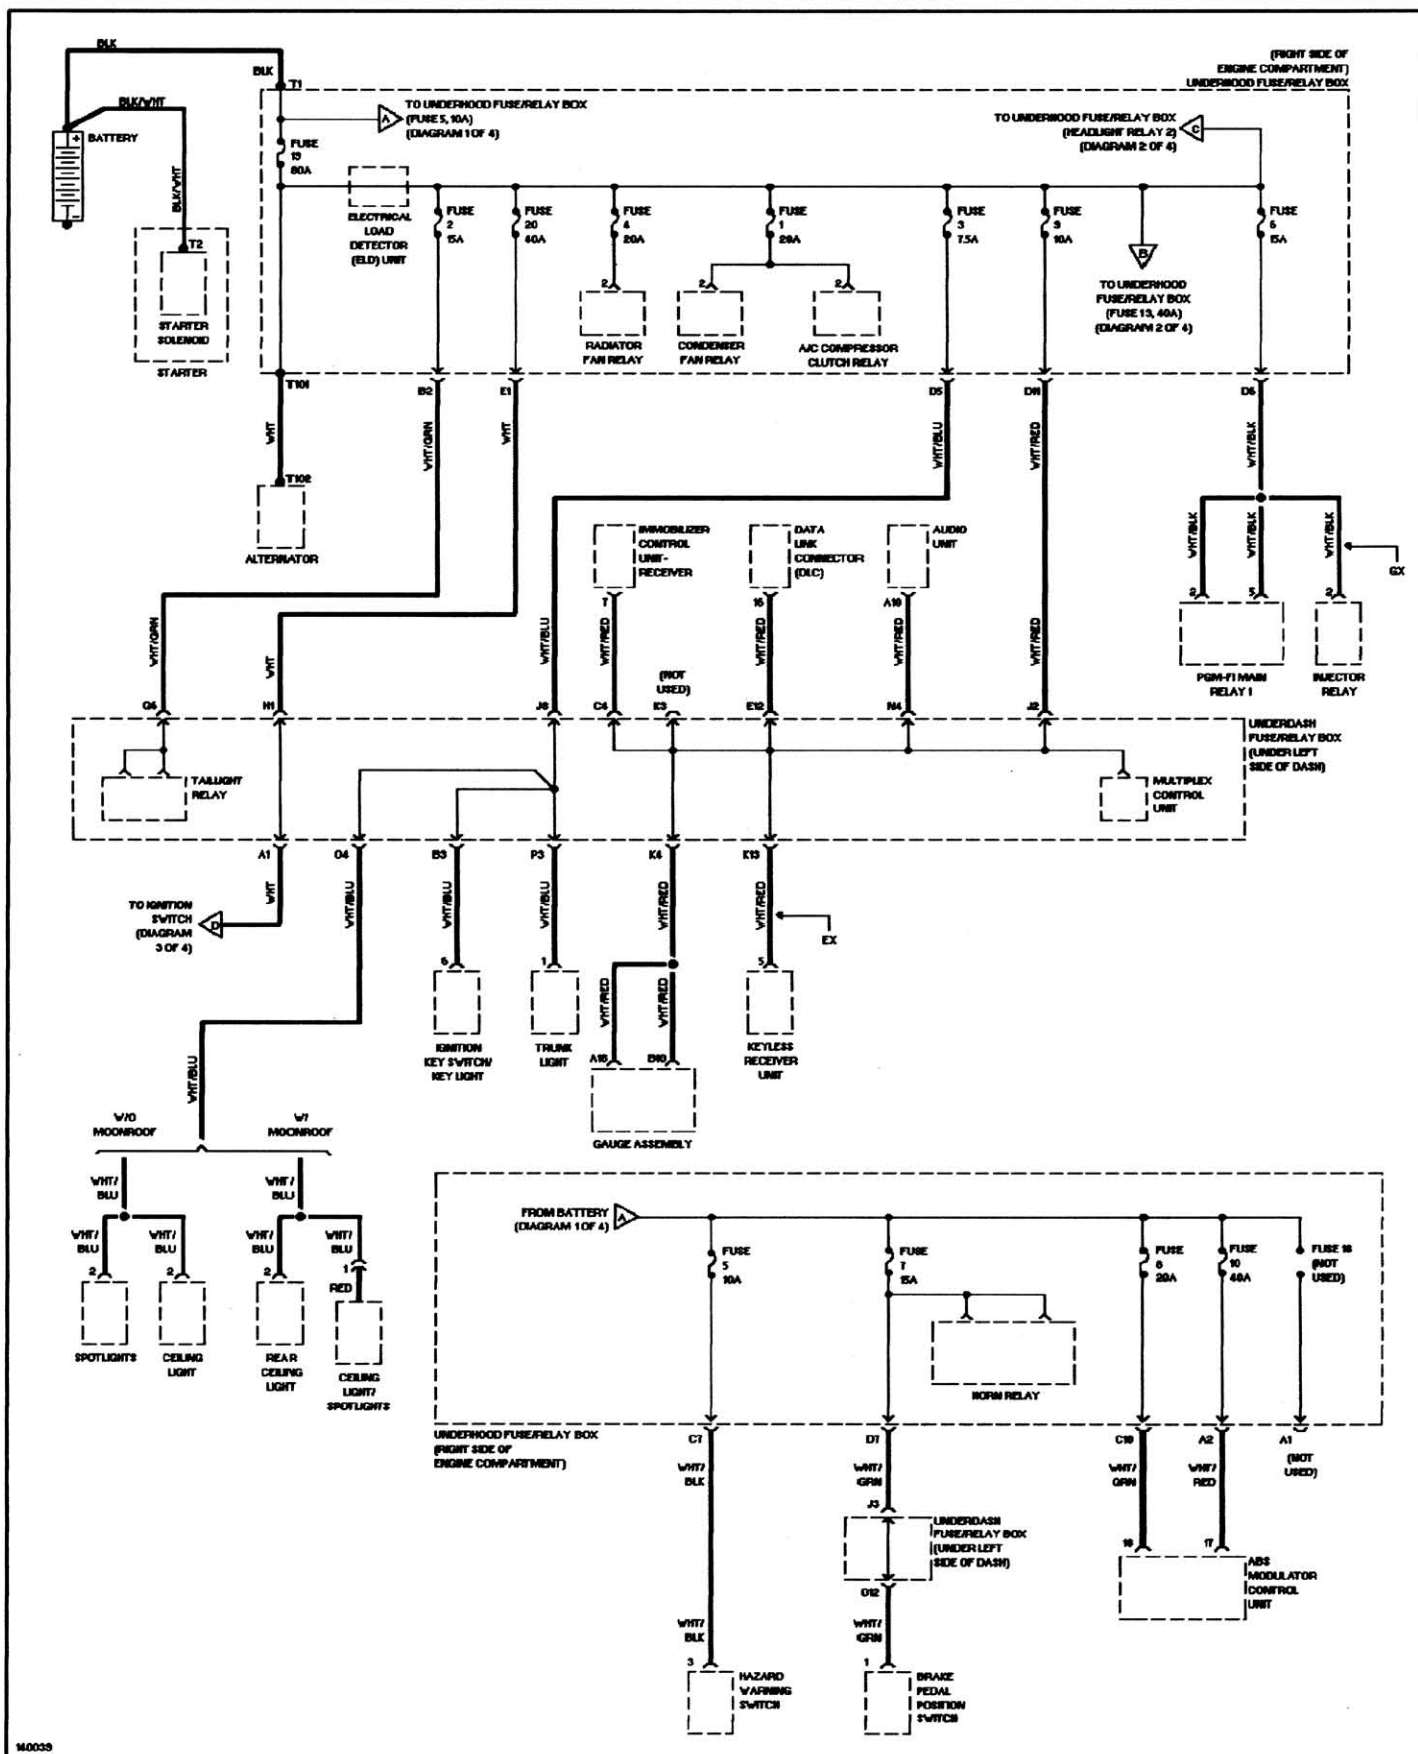

HONDA

**Civic 01-03
Wiring Diagrams**

HOW TO USE SYSTEM WIRING DIAGRAMS

Fig. 1: Identifying Wiring Diagram Symbols
2001 Honda Civic

50R03637

SYSTEM WIRING DIAGRAMS

Power Distribution Circuit (1 of 4) 2001 Honda Civic

SYSTEM WIRING DIAGRAMS

Power Distribution Circuit (2 of 4) 2001 Honda Civic

SYSTEM WIRING DIAGRAMS

Power Distribution Circuit (3 of 4)

2001 Honda Civic

Selected Distributor Circuit (4 of 4)

2001 Honda Civic

SYSTEM WIRING DIAGRAMS

Ground Distribution Circuit (1 of 3) 2001 Honda Civic

SYSTEM WIRING DIAGRAMS

Ground Distribution Circuit (2 of 3) 2001 Honda Civic

135836

SYSTEM WIRING DIAGRAMS

Ground Distribution Circuit (3 of 3)

2001 Honda Civic

SYSTEM WIRING DIAGRAMS

Anti-theft Circuit 2001 Honda Civic

SYSTEM WIRING DIAGRAMS

Body Computer Circuits 2001 Honda Civic

SYSTEM WIRING DIAGRAMS

Computer Data Lines 2001 Honda Civic

Fig. 10: Wiring Diagram (Civic Except GX & HX 1.7L - 1 Of 3)