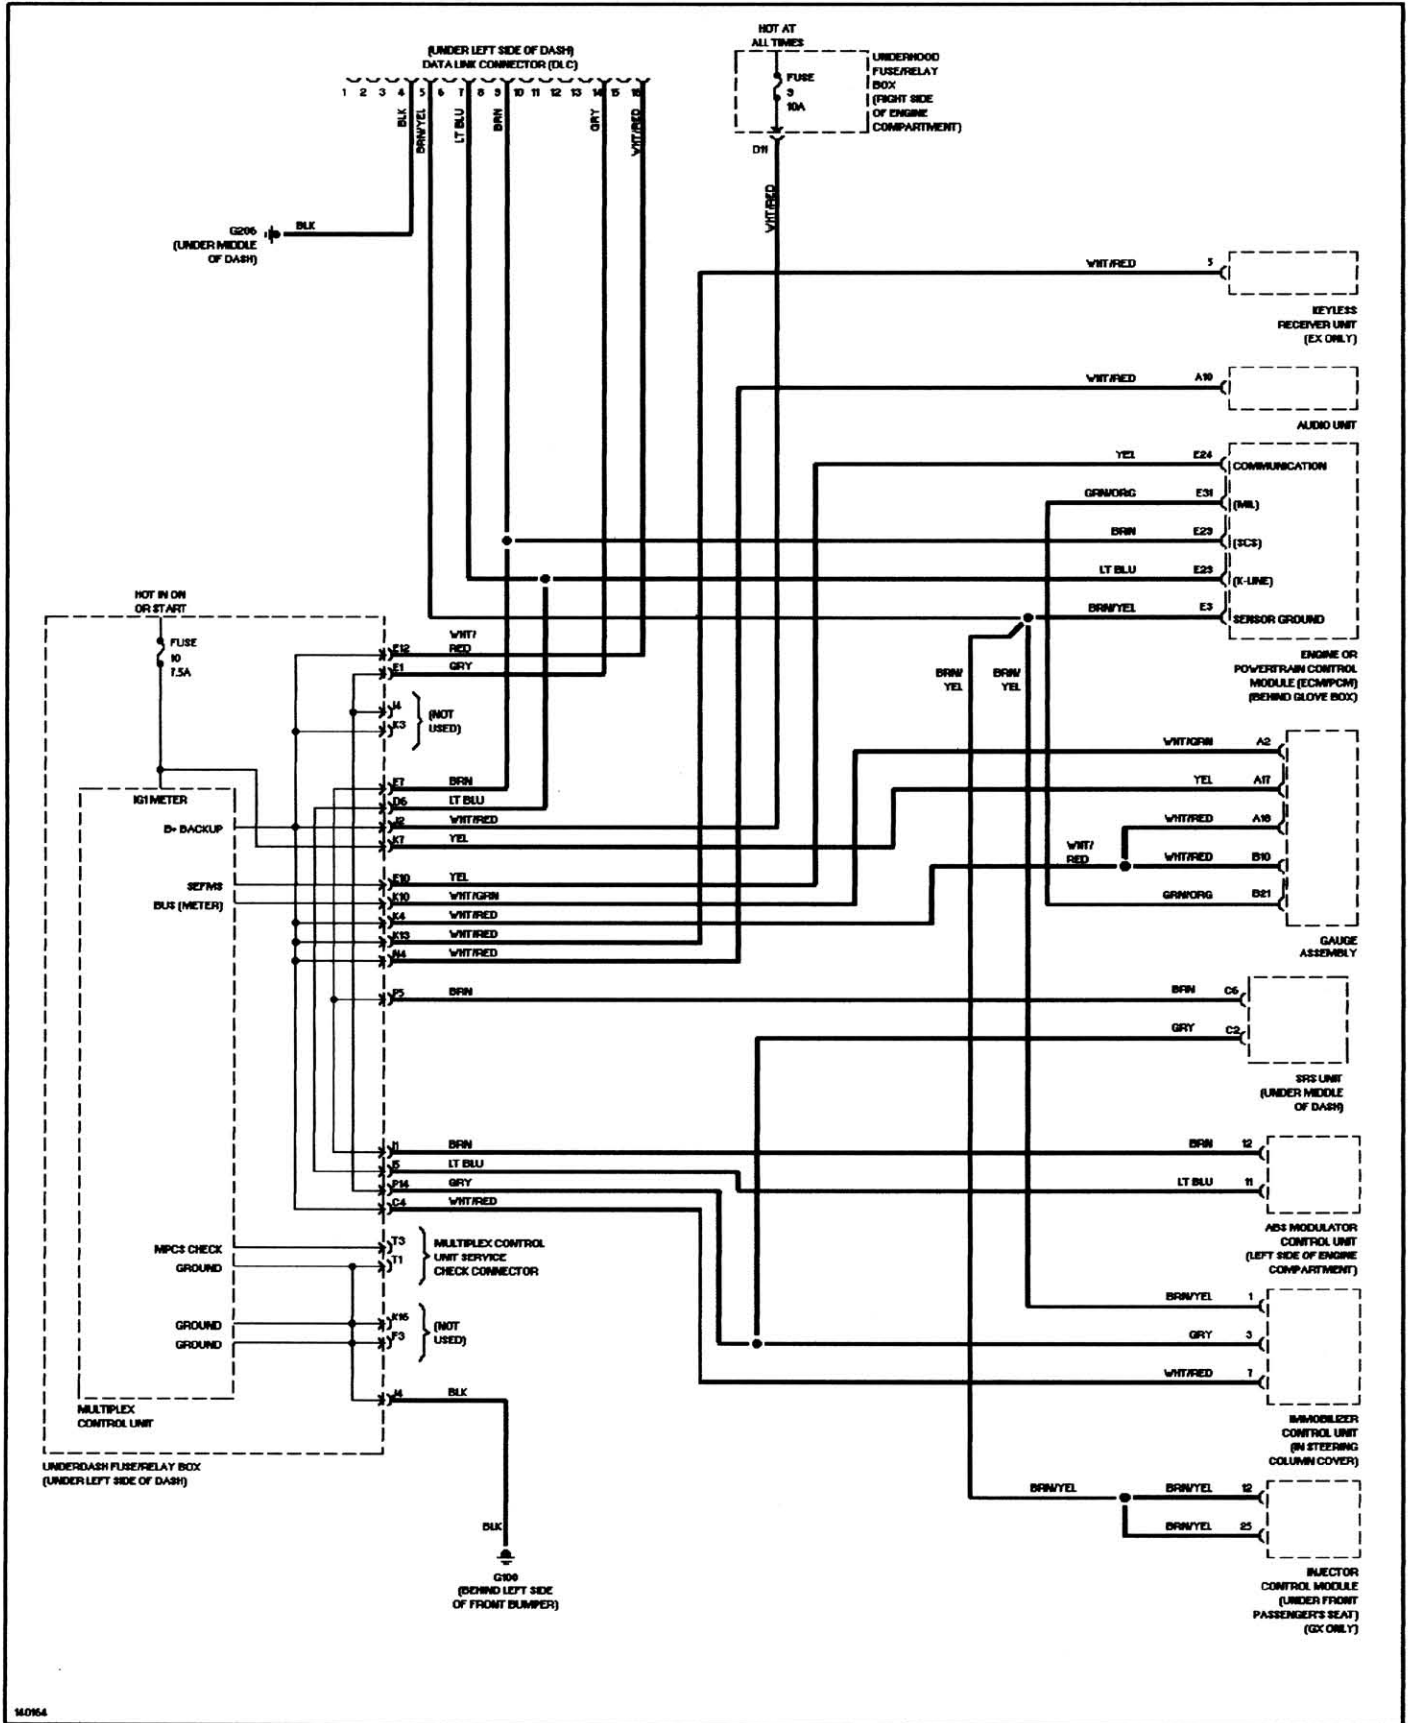

SYSTEM WIRING DIAGRAMS

Power Distribution Circuit (2 of 4) 2001 Honda Civic

SYSTEM WIRING DIAGRAMS

Power Distribution Circuit (3 of 4)

2001 Honda Civic

Selected Distributor Circuit (4 of 4)

2001 Honda Civic

SYSTEM WIRING DIAGRAMS

Ground Distribution Circuit (1 of 3) 2001 Honda Civic

SYSTEM WIRING DIAGRAMS

Ground Distribution Circuit (2 of 3) 2001 Honda Civic

135836

SYSTEM WIRING DIAGRAMS

Ground Distribution Circuit (3 of 3)

2001 Honda Civic

SYSTEM WIRING DIAGRAMS

Anti-theft Circuit 2001 Honda Civic

SYSTEM WIRING DIAGRAMS

Body Computer Circuits 2001 Honda Civic

SYSTEM WIRING DIAGRAMS

Computer Data Lines 2001 Honda Civic

Fig. 10: Wiring Diagram (Civic Except GX & HX 1.7L - 1 Of 3)

140054

Fig. 11: Wiring Diagram (Civic Except GX & HX 1.7L - 2 Of 3)

Fig. 12: Wiring Diagram (Civic Except GX & HX 1.7L - 3 Of 3)