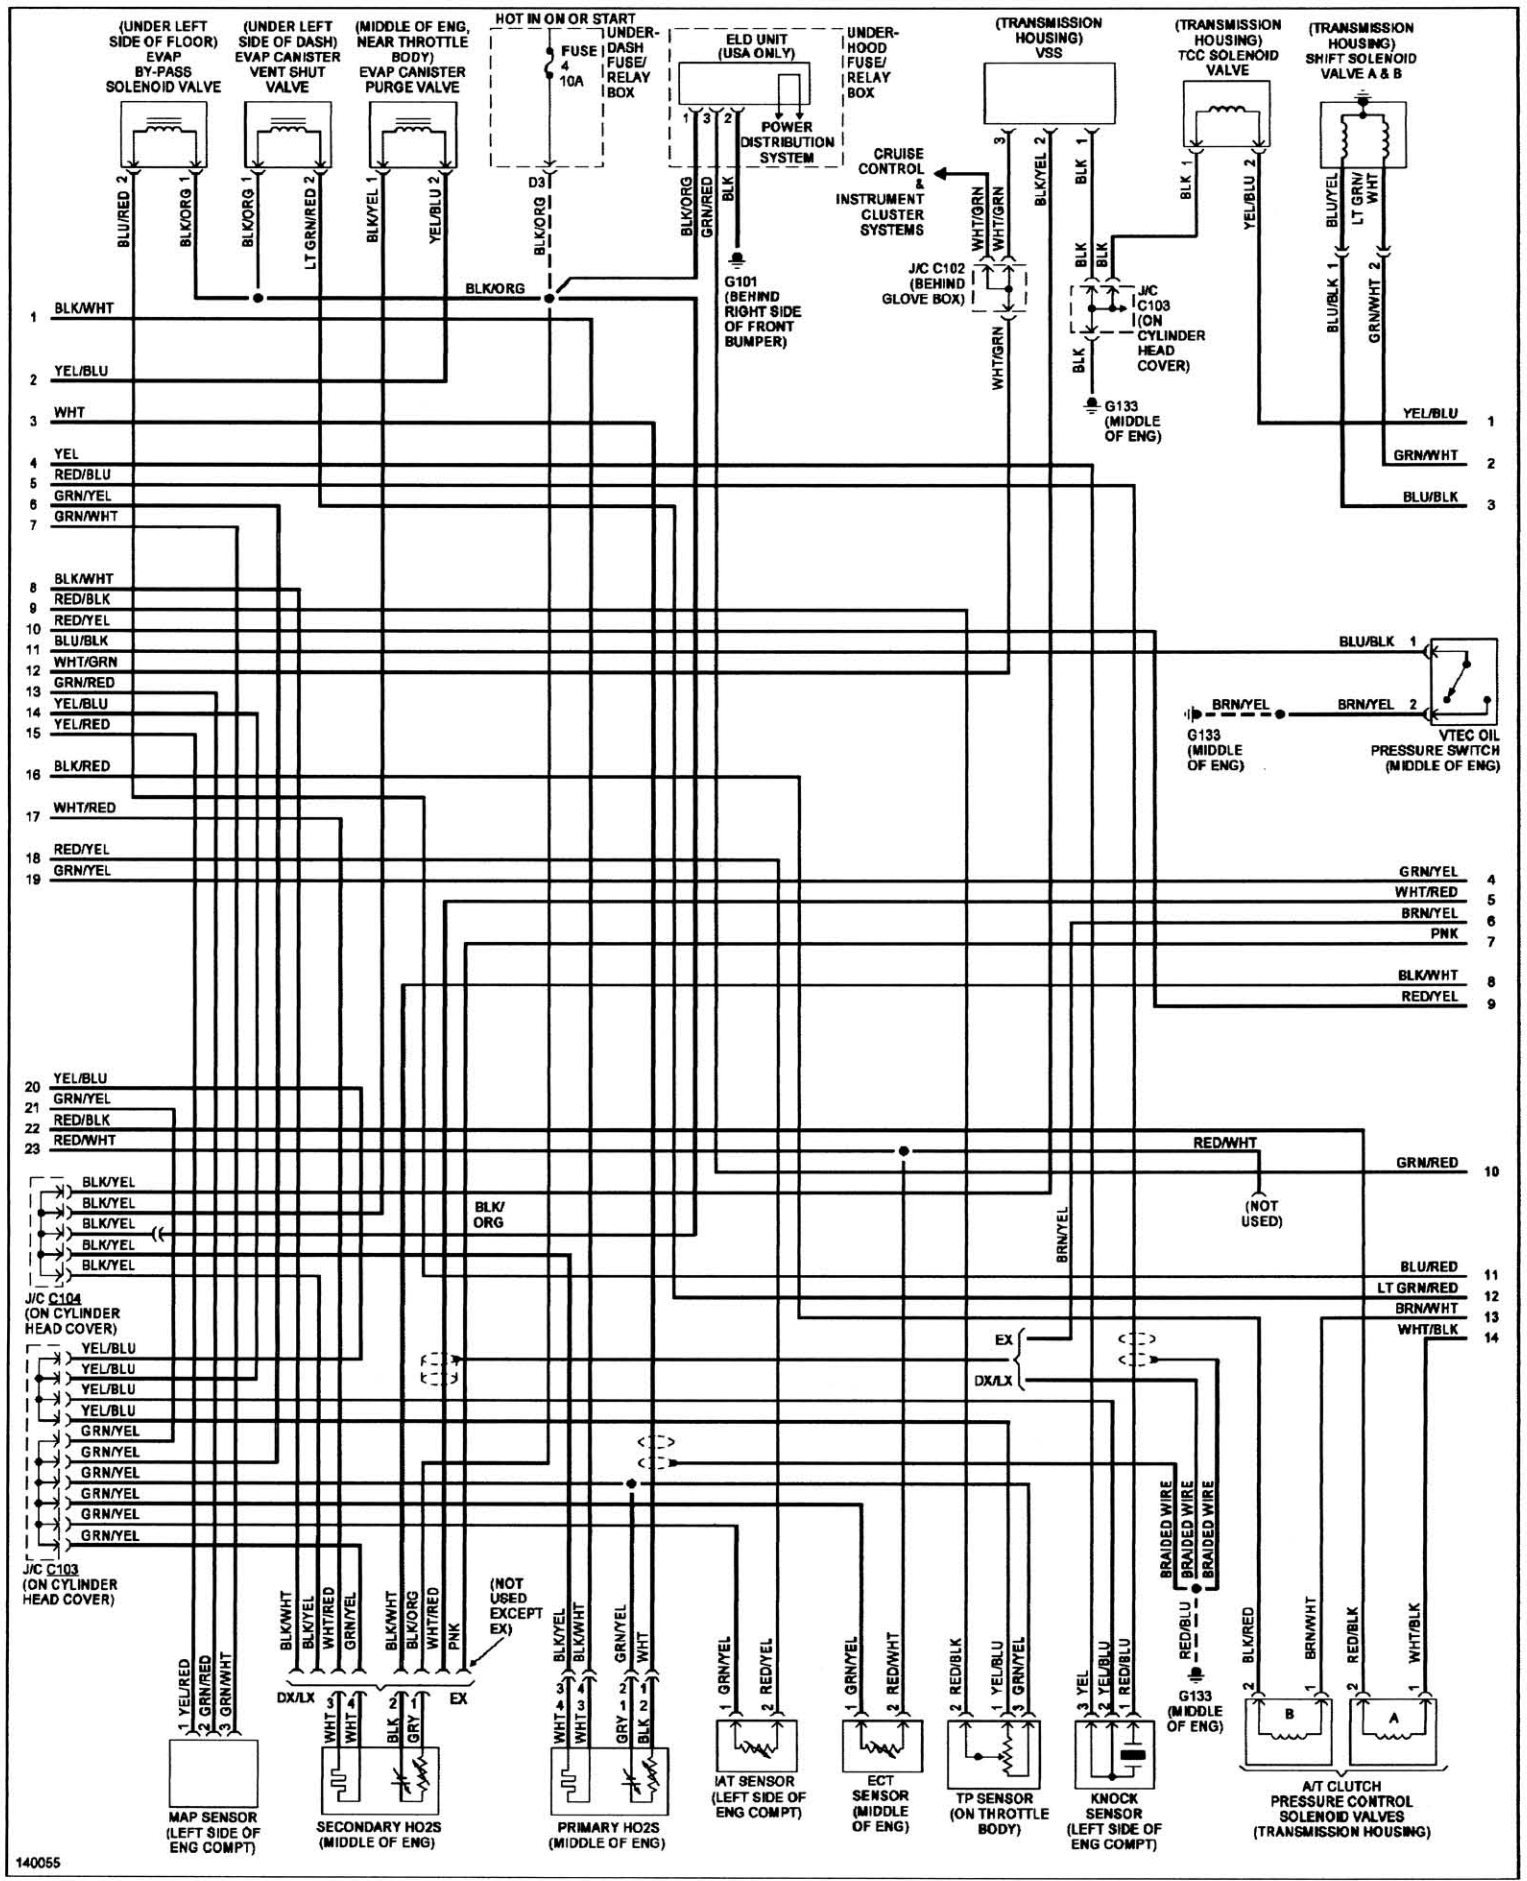

HONDA

**Civic 01-03
Wiring Diagrams**

HOW TO USE SYSTEM WIRING DIAGRAMS

Fig. 1: Identifying Wiring Diagram Symbols
2001 Honda Civic

50R03637

SYSTEM WIRING DIAGRAMS

Power Distribution Circuit (1 of 4) 2001 Honda Civic

SYSTEM WIRING DIAGRAMS

Ground Distribution Circuit (1 of 3) 2001 Honda Civic

SYSTEM WIRING DIAGRAMS

Ground Distribution Circuit (2 of 3) 2001 Honda Civic

135836

SYSTEM WIRING DIAGRAMS

Ground Distribution Circuit (3 of 3)

2001 Honda Civic

SYSTEM WIRING DIAGRAMS

Anti-theft Circuit 2001 Honda Civic

SYSTEM WIRING DIAGRAMS

Body Computer Circuits 2001 Honda Civic

SYSTEM WIRING DIAGRAMS

Computer Data Lines 2001 Honda Civic

Fig. 10: Wiring Diagram (Civic Except GX & HX 1.7L - 1 Of 3)

140054

Fig. 11: Wiring Diagram (Civic Except GX & HX 1.7L - 2 Of 3)

Fig. 12: Wiring Diagram (Civic Except GX & HX 1.7L - 3 Of 3)