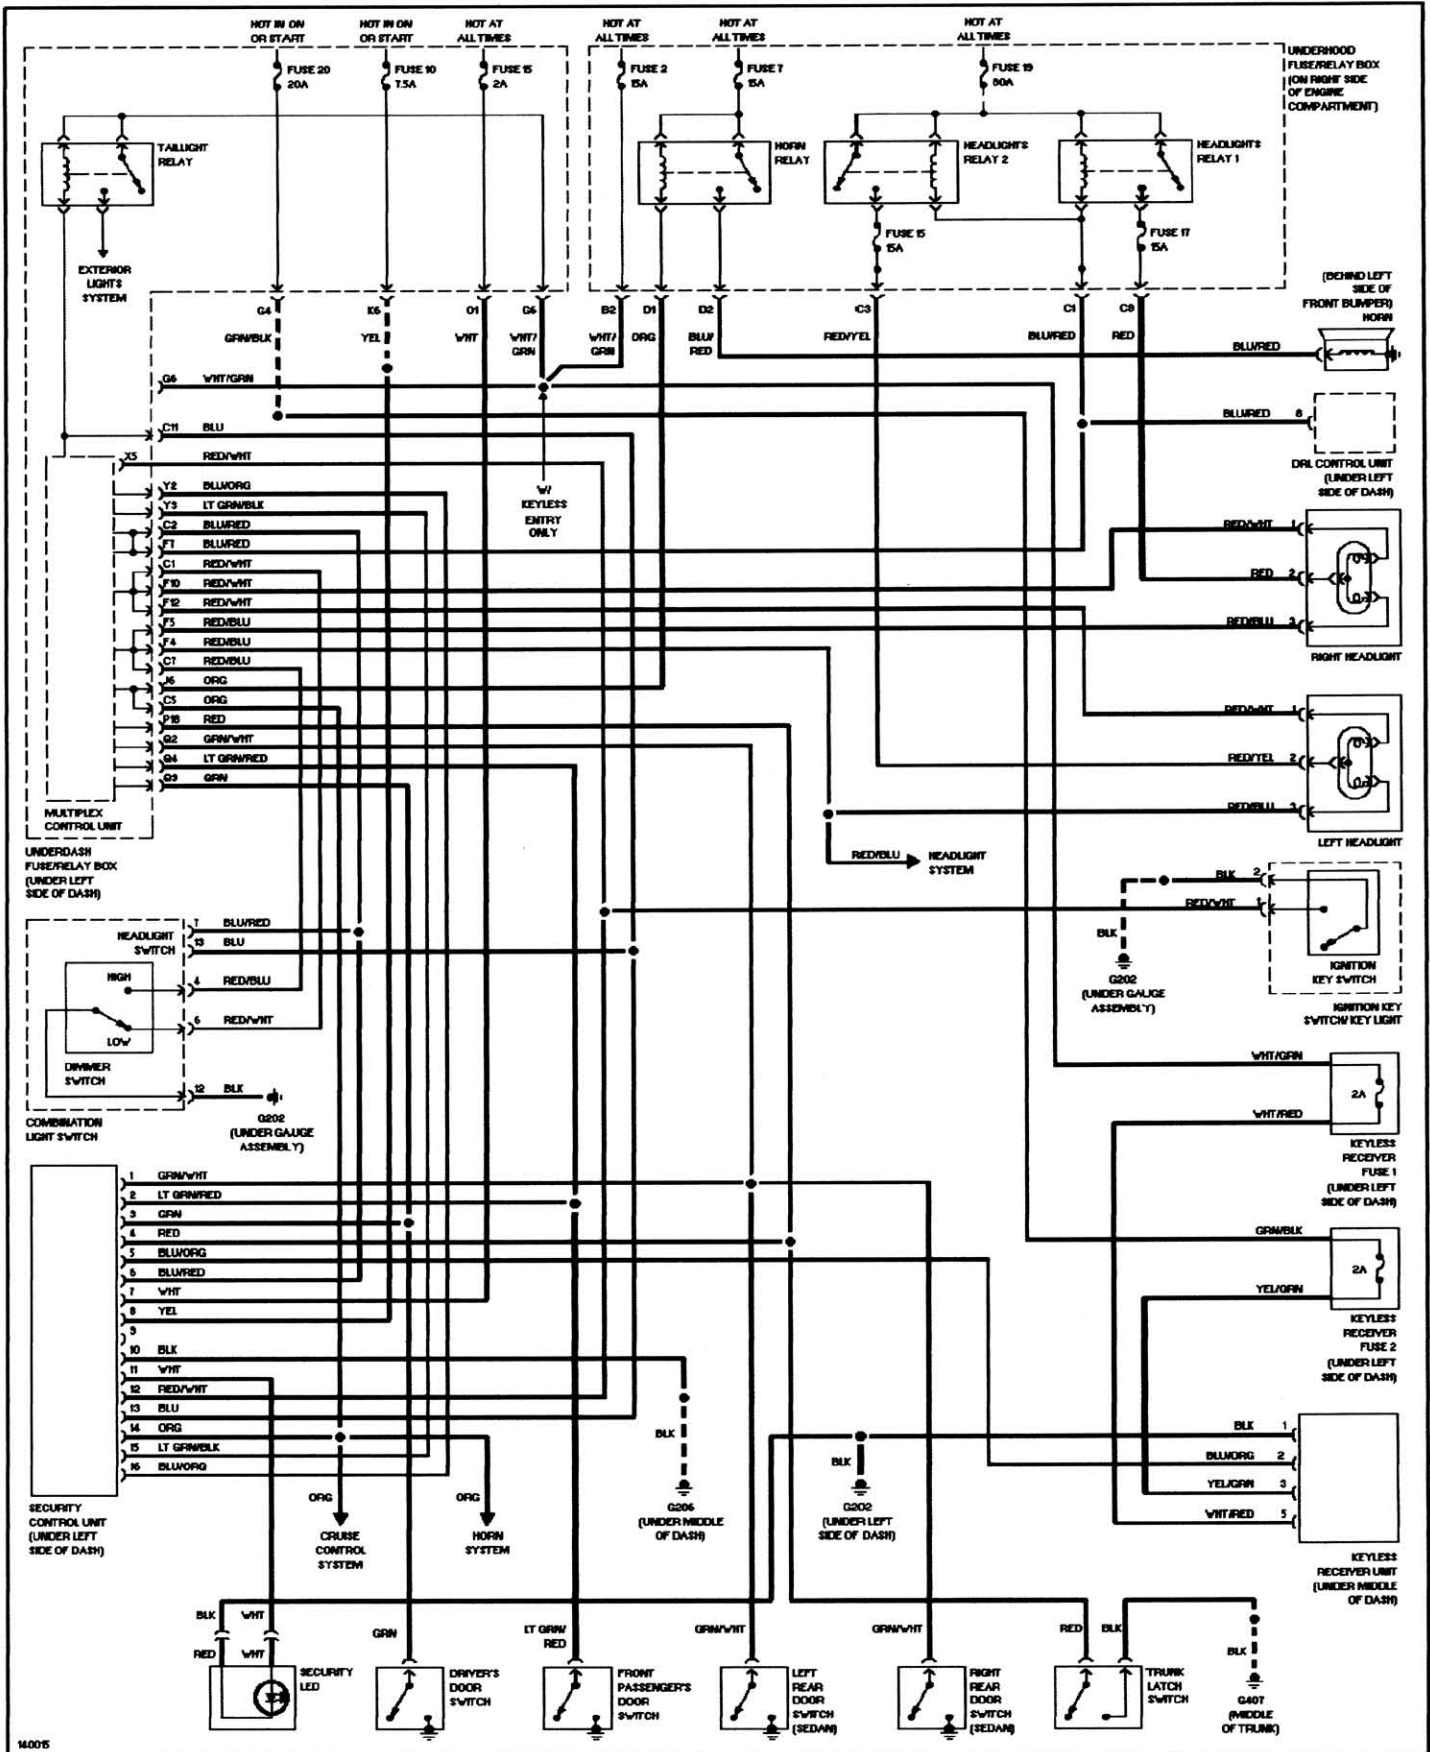

HONDA

**Civic 01-03
Wiring Diagrams**

HOW TO USE SYSTEM WIRING DIAGRAMS

Fig. 1: Identifying Wiring Diagram Symbols
2001 Honda Civic

50R03637

SYSTEM WIRING DIAGRAMS

Power Distribution Circuit (1 of 4) 2001 Honda Civic

SYSTEM WIRING DIAGRAMS

Power Distribution Circuit (2 of 4) 2001 Honda Civic

SYSTEM WIRING DIAGRAMS

Power Distribution Circuit (3 of 4)

2001 Honda Civic

Selected Distributor Circuit (4 of 4)

2001 Honda Civic

SYSTEM WIRING DIAGRAMS

Ground Distribution Circuit (1 of 3) 2001 Honda Civic

SYSTEM WIRING DIAGRAMS

Ground Distribution Circuit (2 of 3) 2001 Honda Civic

135836

SYSTEM WIRING DIAGRAMS

Ground Distribution Circuit (3 of 3)

2001 Honda Civic

SYSTEM WIRING DIAGRAMS

Anti-theft Circuit 2001 Honda Civic

SYSTEM WIRING DIAGRAMS

Body Computer Circuits 2001 Honda Civic

SYSTEM WIRING DIAGRAMS

Computer Data Lines 2001 Honda Civic

Fig. 10: Wiring Diagram (Civic Except GX & HX 1.7L - 1 Of 3)