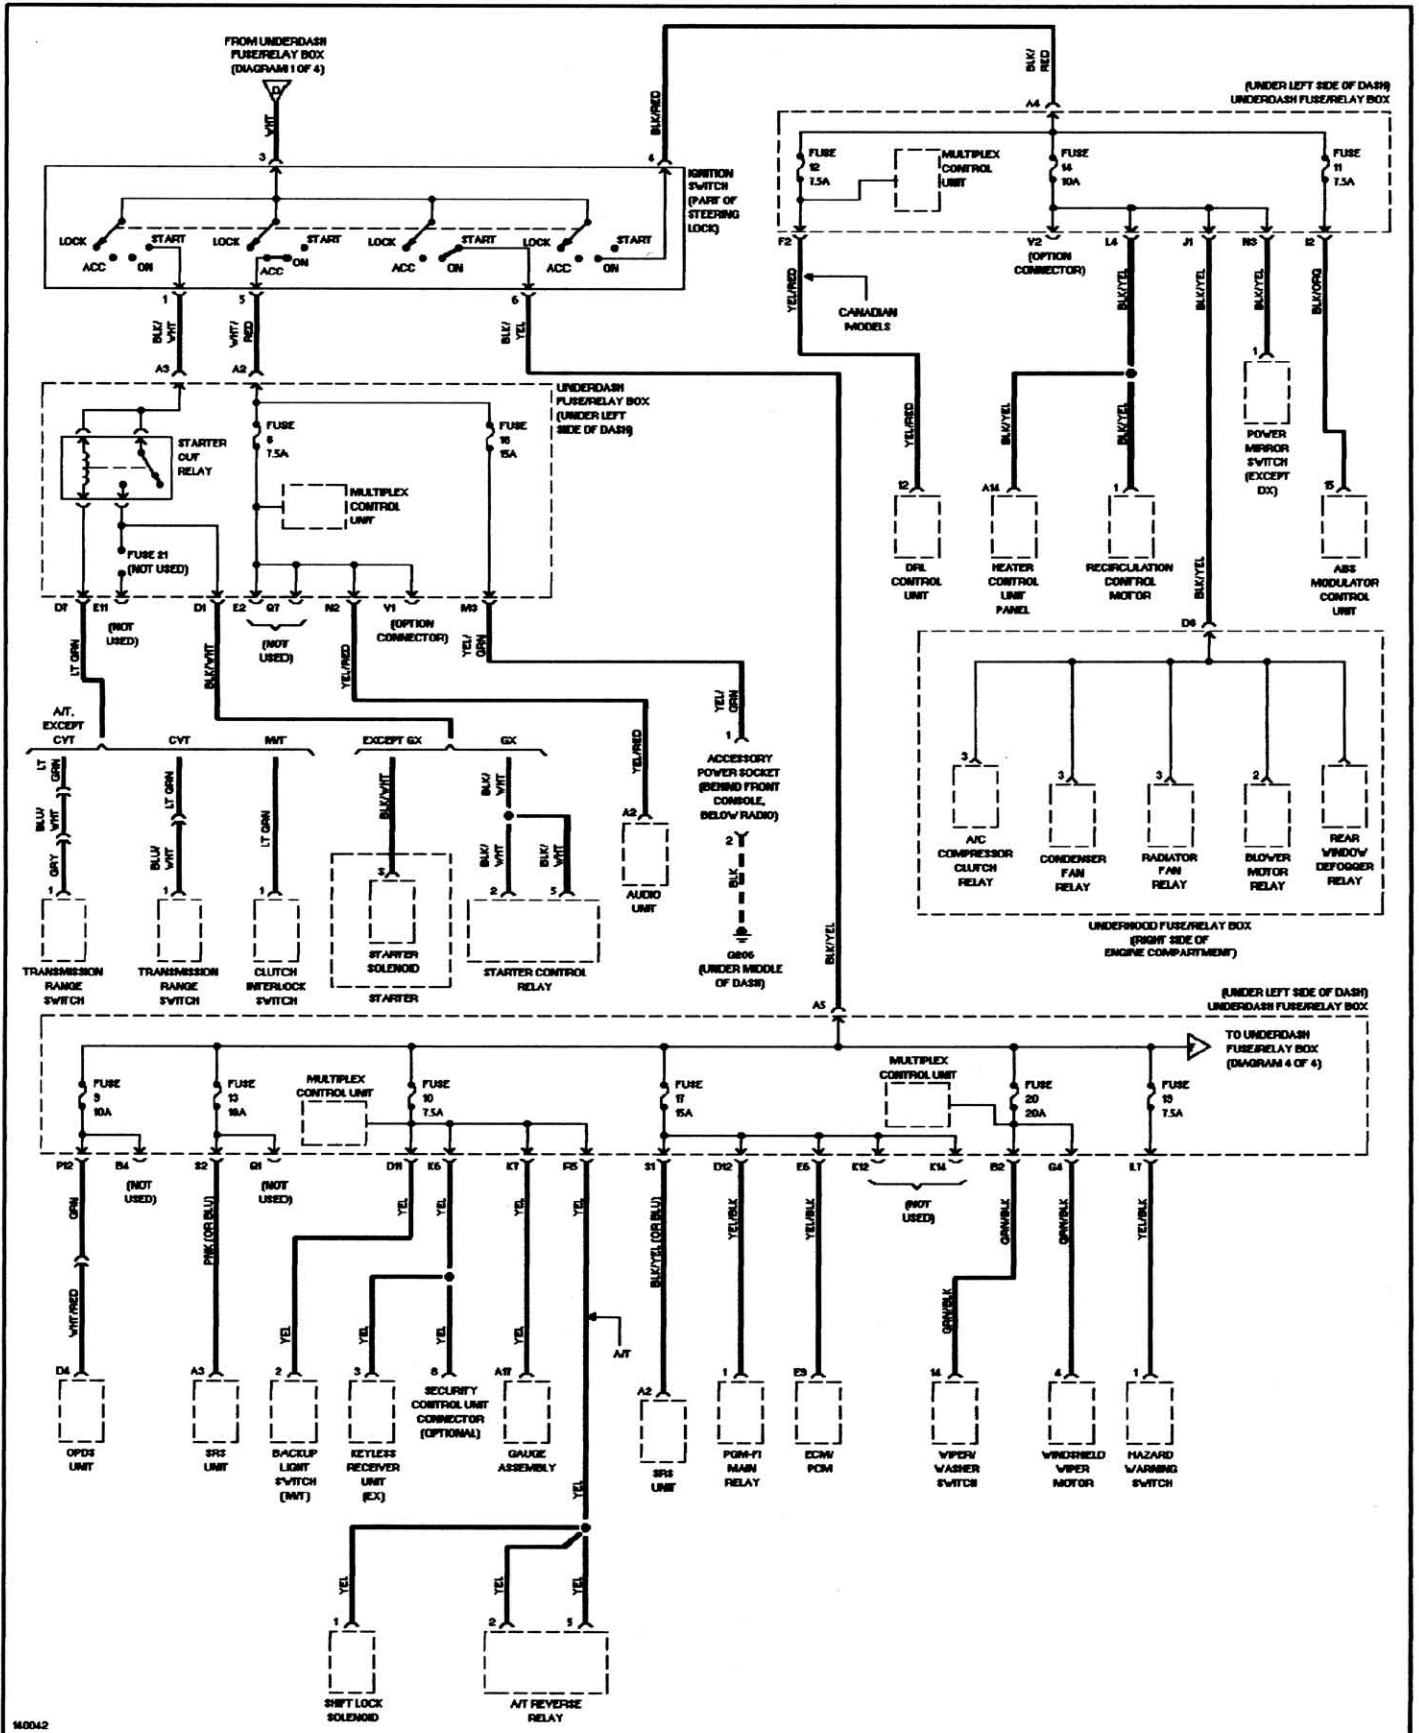

HONDA

**Civic 01-03
Wiring Diagrams**

HOW TO USE SYSTEM WIRING DIAGRAMS

Fig. 1: Identifying Wiring Diagram Symbols
2001 Honda Civic

50R03637

SYSTEM WIRING DIAGRAMS

Power Distribution Circuit (1 of 4) 2001 Honda Civic

SYSTEM WIRING DIAGRAMS

Power Distribution Circuit (2 of 4) 2001 Honda Civic

SYSTEM WIRING DIAGRAMS

Power Distribution Circuit (3 of 4)

2001 Honda Civic

Selected Distributor Circuit (4 of 4)

2001 Honda Civic

SYSTEM WIRING DIAGRAMS

Ground Distribution Circuit (1 of 3) 2001 Honda Civic

SYSTEM WIRING DIAGRAMS

Ground Distribution Circuit (2 of 3) 2001 Honda Civic

135836

SYSTEM WIRING DIAGRAMS

Ground Distribution Circuit (3 of 3)