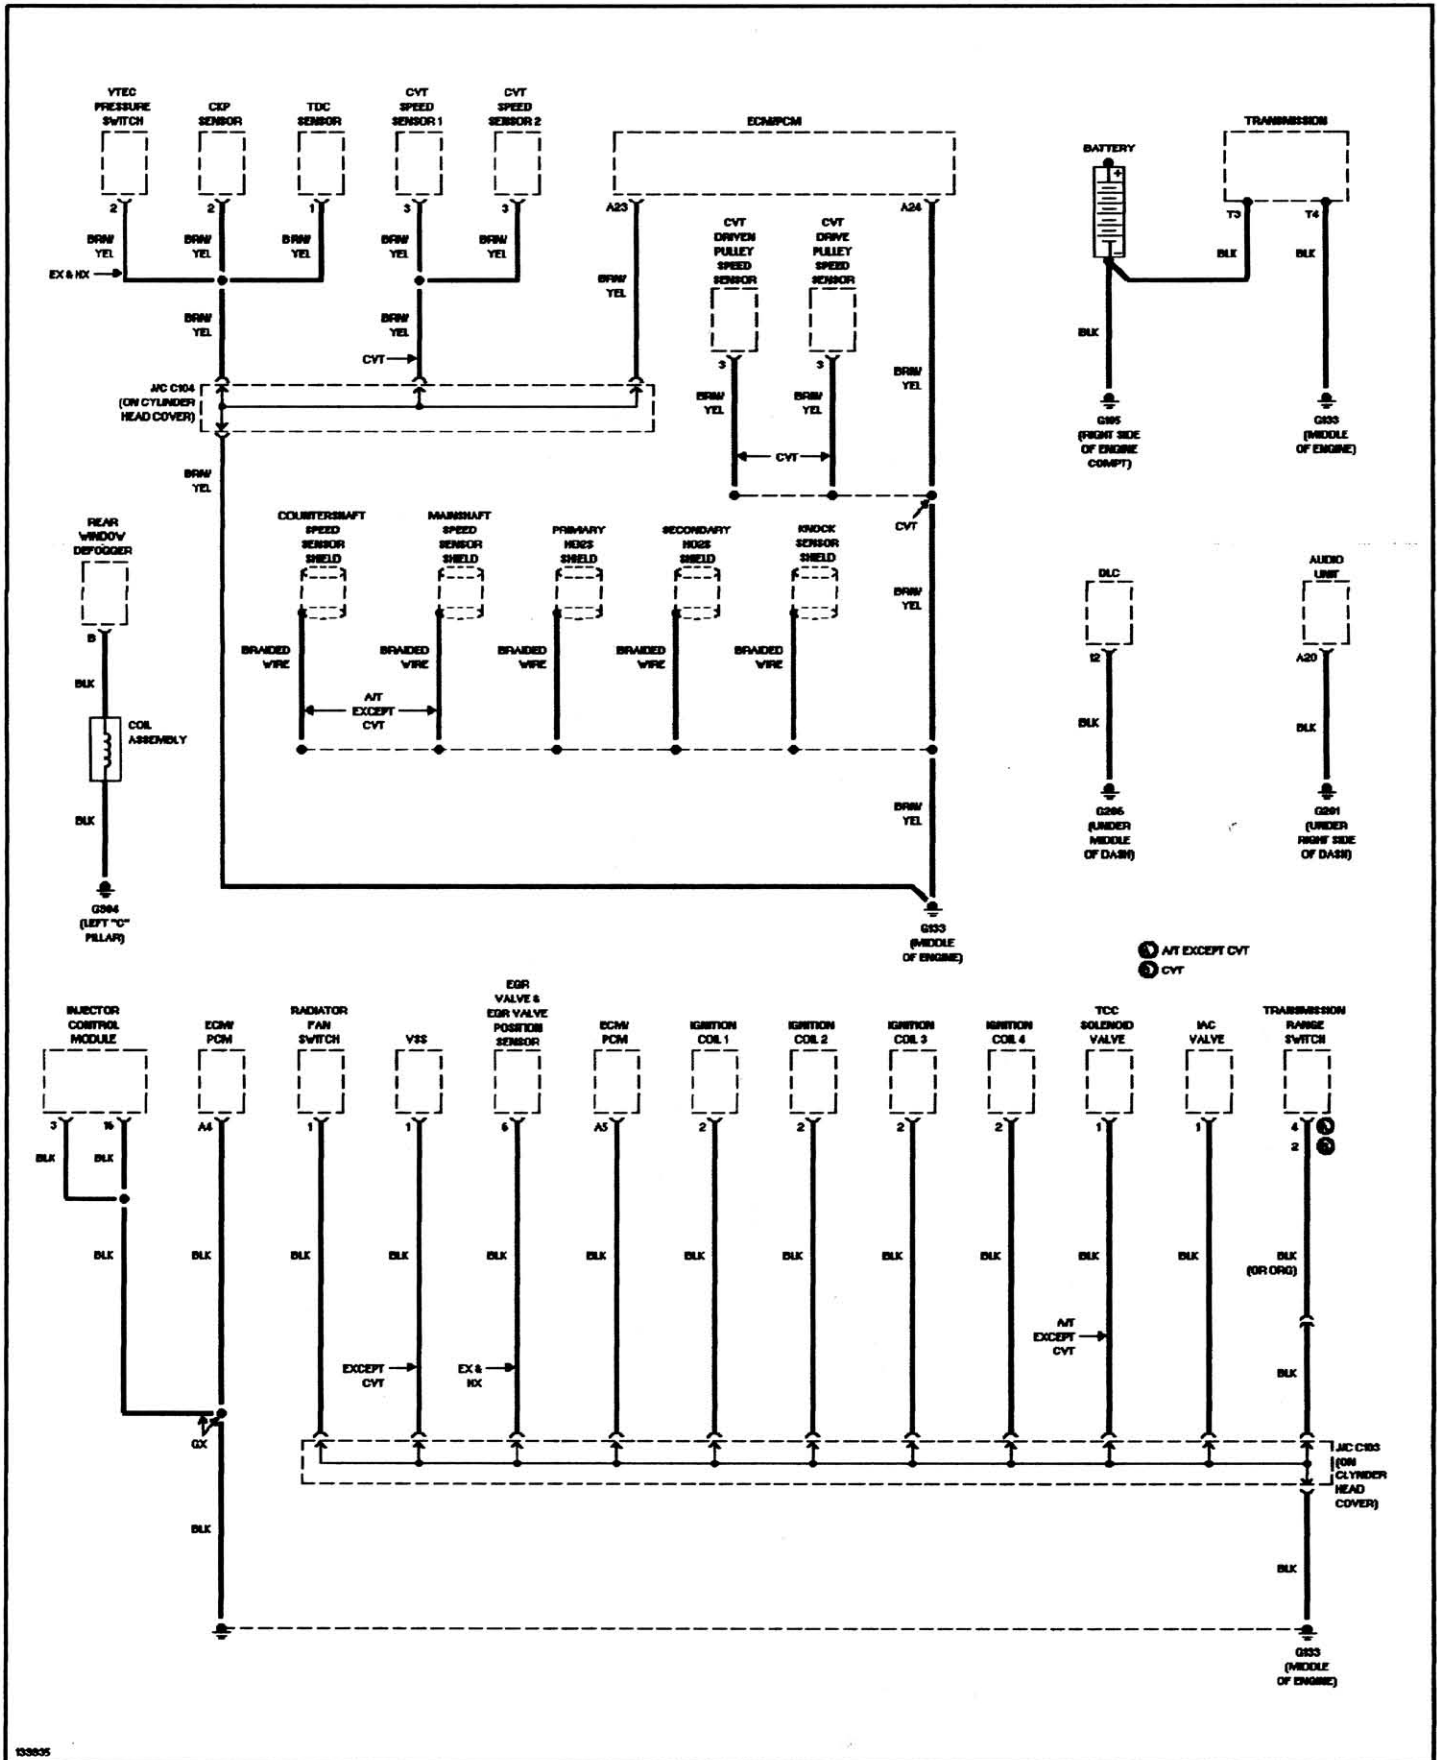

HONDA

**Civic 01-03
Wiring Diagrams**

HOW TO USE SYSTEM WIRING DIAGRAMS

Fig. 1: Identifying Wiring Diagram Symbols
2001 Honda Civic

50R03637

SYSTEM WIRING DIAGRAMS

Power Distribution Circuit (1 of 4) 2001 Honda Civic

SYSTEM WIRING DIAGRAMS

Power Distribution Circuit (2 of 4) 2001 Honda Civic

SYSTEM WIRING DIAGRAMS

Power Distribution Circuit (3 of 4)

2001 Honda Civic

Selected Distributor Circuit (4 of 4)

2001 Honda Civic

SYSTEM WIRING DIAGRAMS

Ground Distribution Circuit (1 of 3) 2001 Honda Civic

SYSTEM WIRING DIAGRAMS

Ground Distribution Circuit (2 of 3) 2001 Honda Civic

135836

SYSTEM WIRING DIAGRAMS

Ground Distribution Circuit (3 of 3)

2001 Honda Civic

SYSTEM WIRING DIAGRAMS

Anti-theft Circuit 2001 Honda Civic

SYSTEM WIRING DIAGRAMS

Body Computer Circuits 2001 Honda Civic

SYSTEM WIRING DIAGRAMS

Computer Data Lines 2001 Honda Civic

Fig. 10: Wiring Diagram (Civic Except GX & HX 1.7L - 1 Of 3)