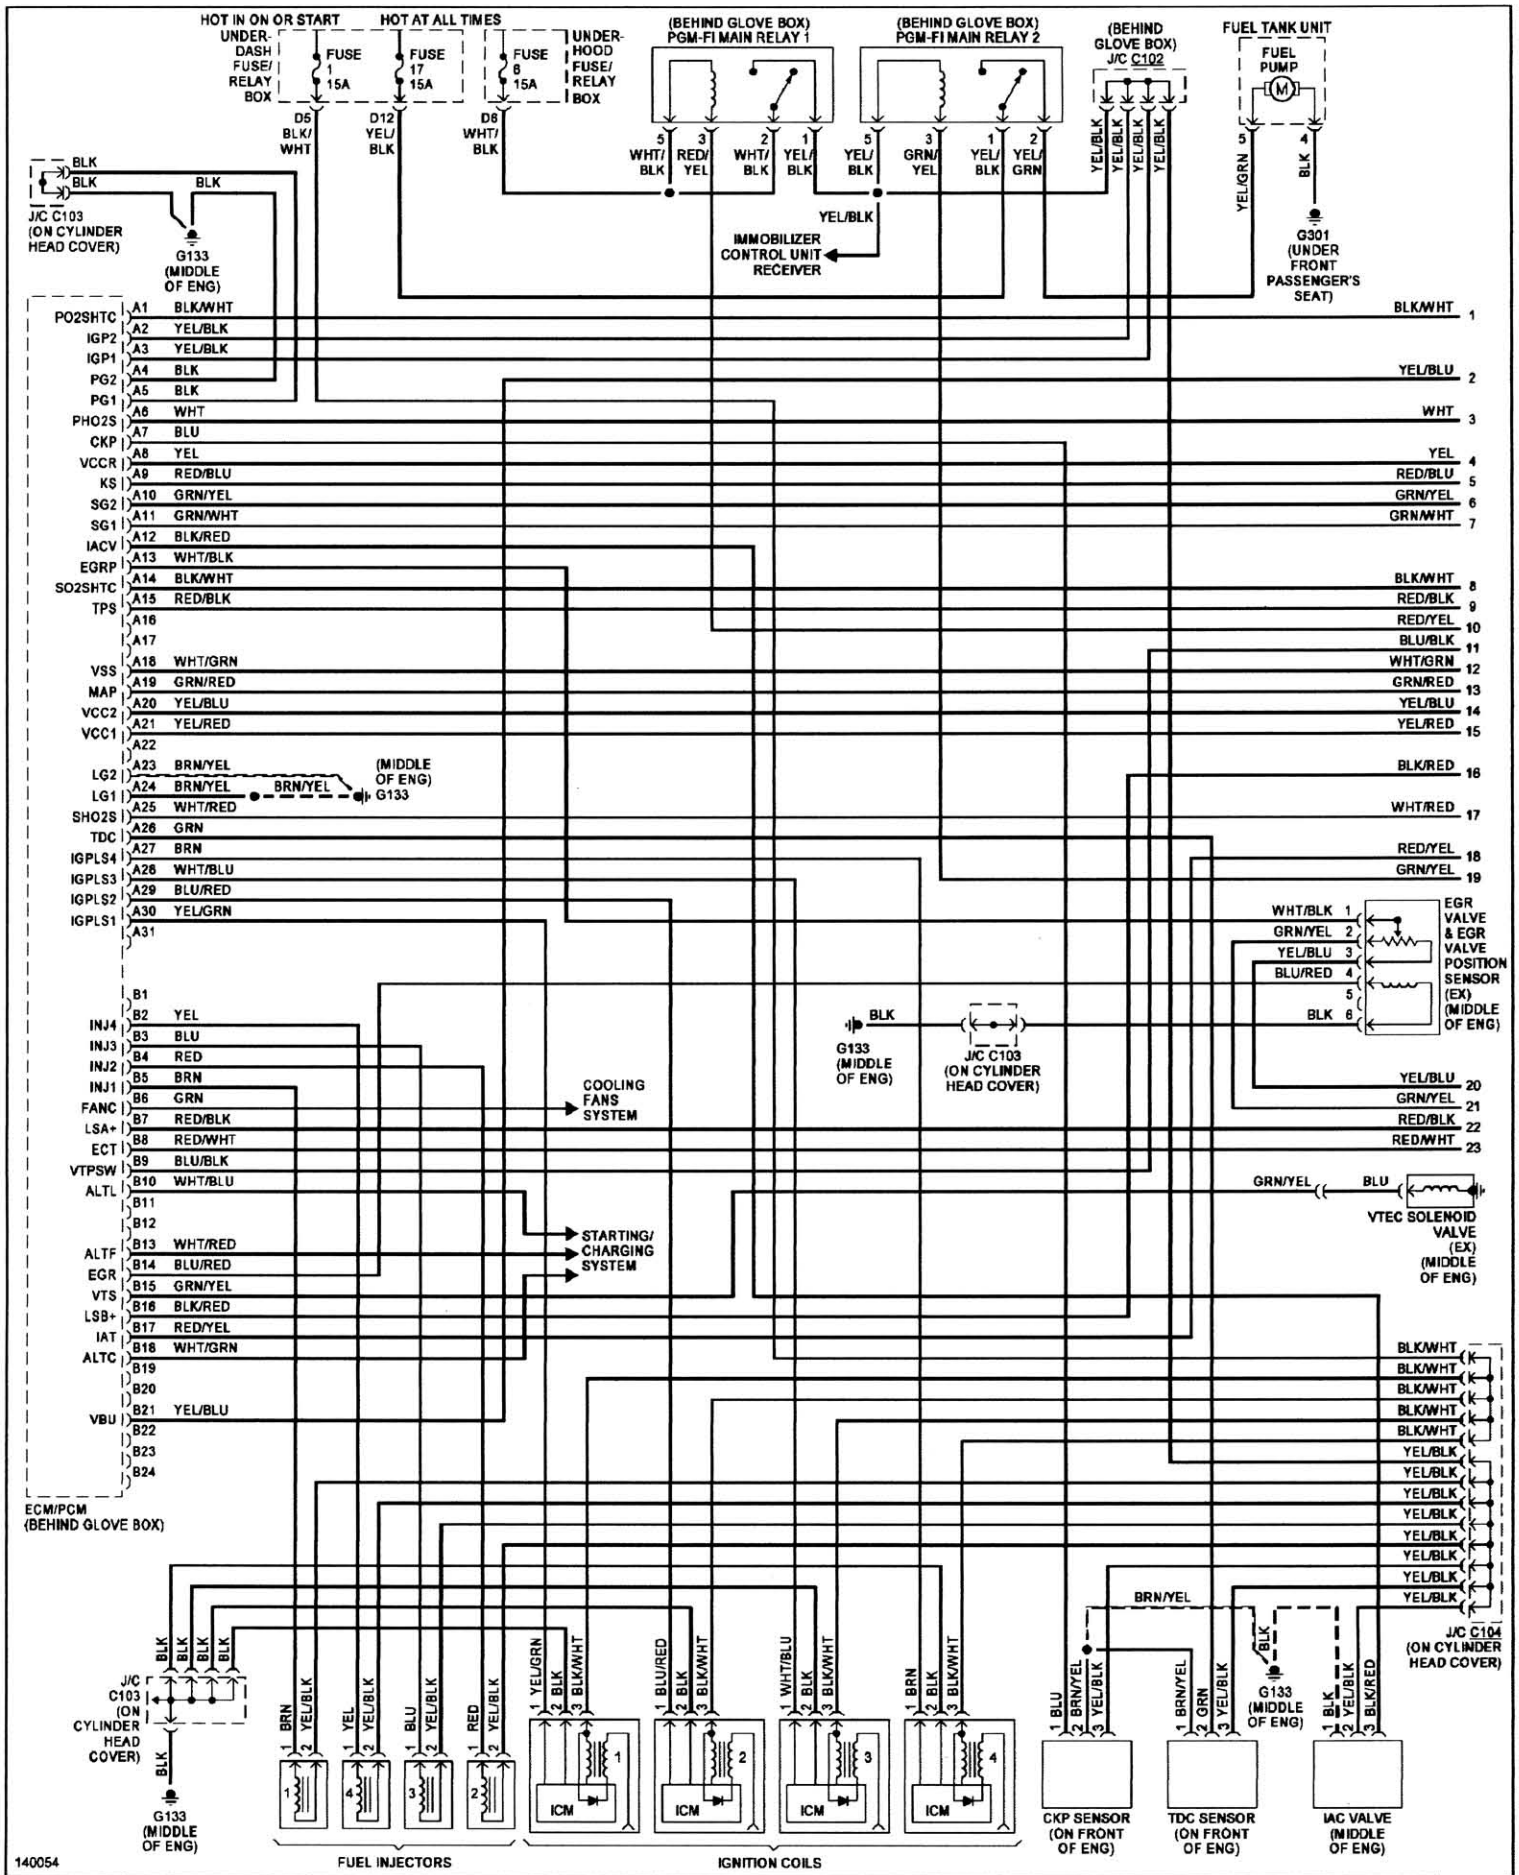

HONDA

**Civic 01-03
Wiring Diagrams**

HOW TO USE SYSTEM WIRING DIAGRAMS

Fig. 1: Identifying Wiring Diagram Symbols
2001 Honda Civic

50R03637

SYSTEM WIRING DIAGRAMS

Power Distribution Circuit (1 of 4) 2001 Honda Civic

SYSTEM WIRING DIAGRAMS

Ground Distribution Circuit (1 of 3) 2001 Honda Civic

SYSTEM WIRING DIAGRAMS

Ground Distribution Circuit (2 of 3) 2001 Honda Civic

135836

SYSTEM WIRING DIAGRAMS

Ground Distribution Circuit (3 of 3)

2001 Honda Civic

SYSTEM WIRING DIAGRAMS

Anti-theft Circuit 2001 Honda Civic

SYSTEM WIRING DIAGRAMS

Body Computer Circuits 2001 Honda Civic

SYSTEM WIRING DIAGRAMS

Computer Data Lines 2001 Honda Civic

Fig. 10: Wiring Diagram (Civic Except GX & HX 1.7L - 1 Of 3)

140054

Fig. 11: Wiring Diagram (Civic Except GX & HX 1.7L - 2 Of 3)

Fig. 12: Wiring Diagram (Civic Except GX & HX 1.7L - 3 Of 3)