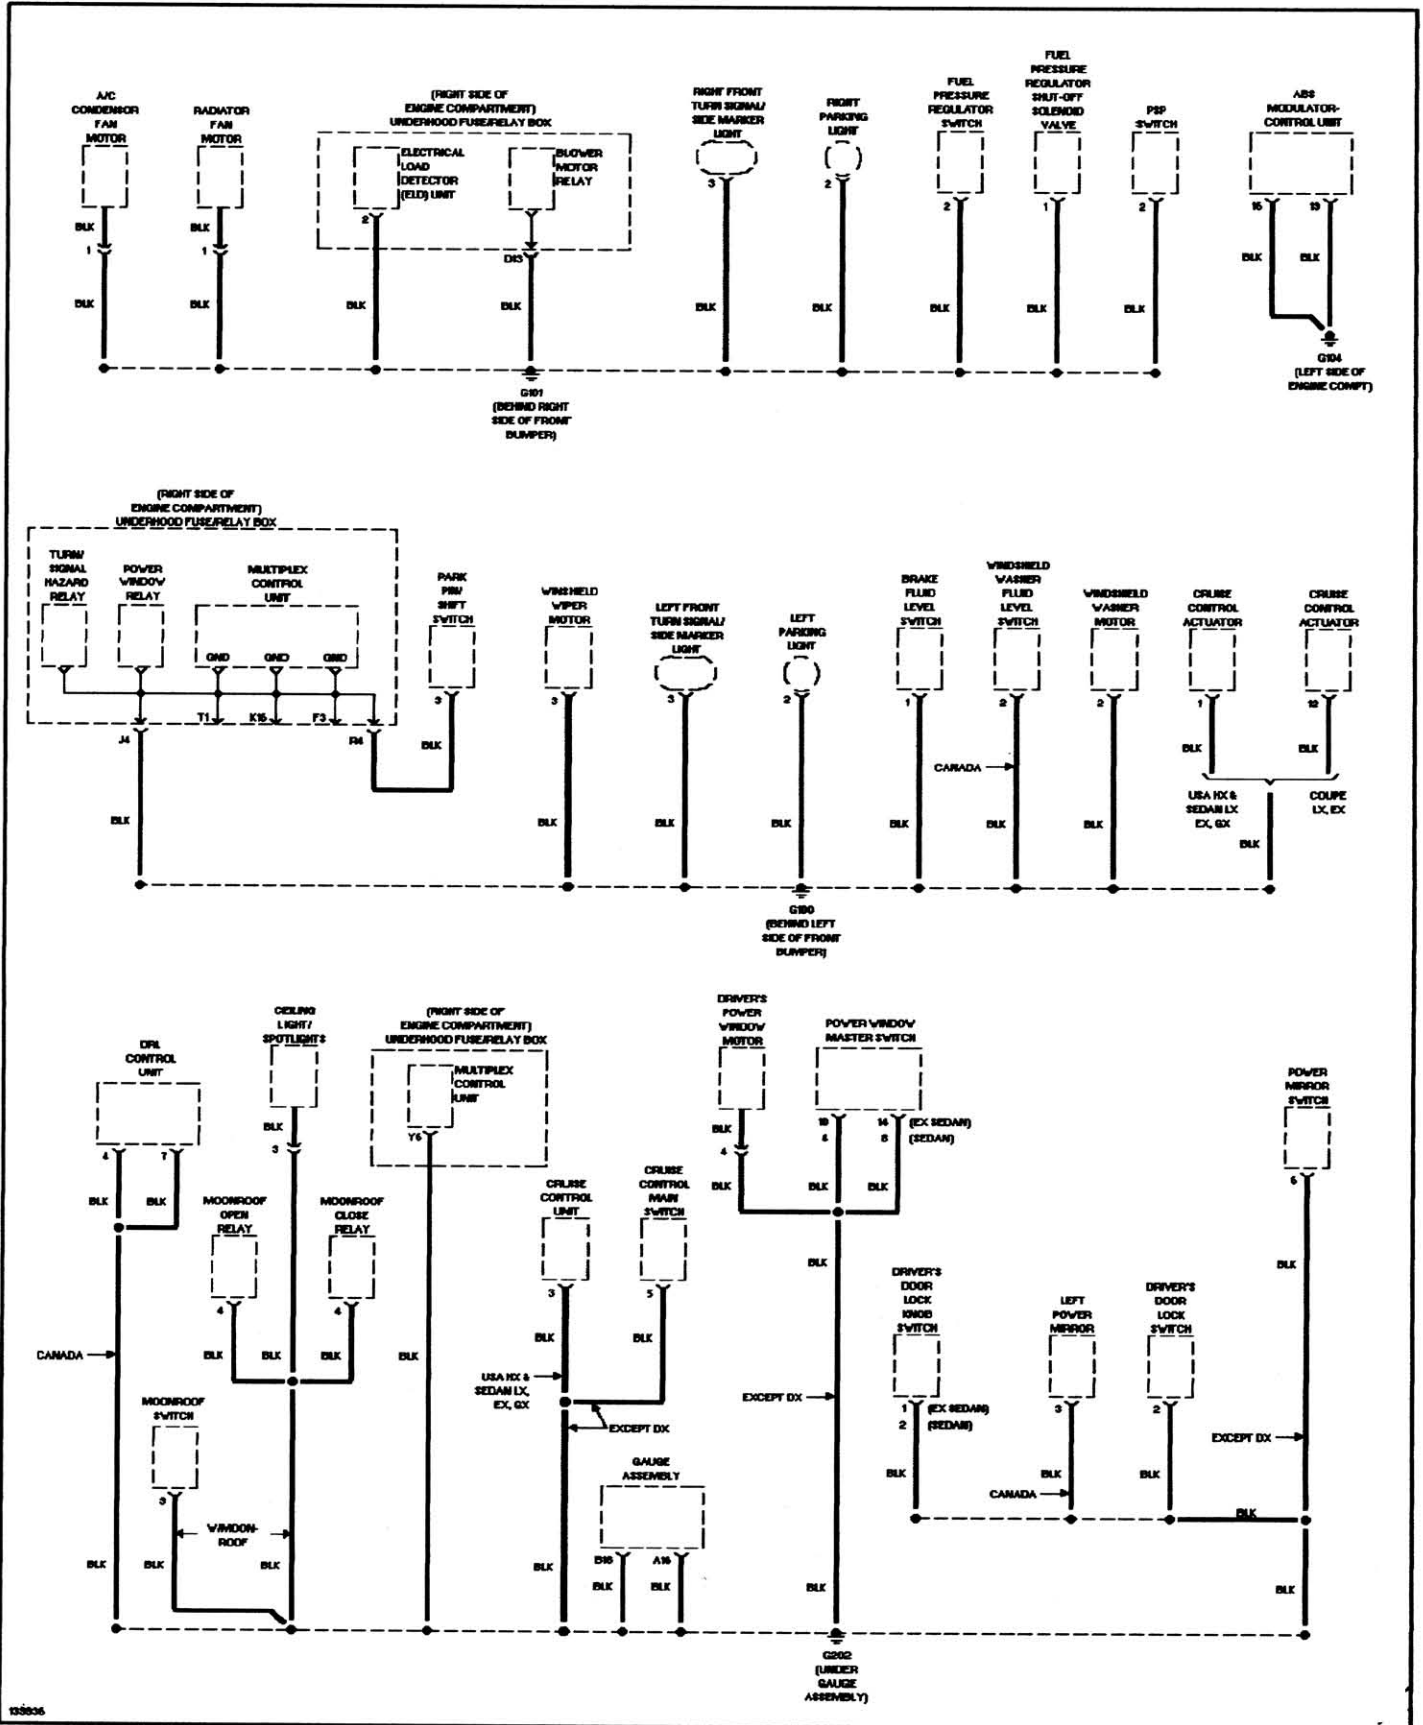

HONDA

**Civic 01-03
Wiring Diagrams**

HOW TO USE SYSTEM WIRING DIAGRAMS

Fig. 1: Identifying Wiring Diagram Symbols
2001 Honda Civic

50R03637

SYSTEM WIRING DIAGRAMS

Power Distribution Circuit (1 of 4) 2001 Honda Civic

SYSTEM WIRING DIAGRAMS

Power Distribution Circuit (2 of 4) 2001 Honda Civic

SYSTEM WIRING DIAGRAMS

Power Distribution Circuit (3 of 4)

2001 Honda Civic

Selected Distributor Circuit (4 of 4)

2001 Honda Civic

SYSTEM WIRING DIAGRAMS

Ground Distribution Circuit (1 of 3) 2001 Honda Civic

SYSTEM WIRING DIAGRAMS

Ground Distribution Circuit (2 of 3) 2001 Honda Civic

135836

SYSTEM WIRING DIAGRAMS

Ground Distribution Circuit (3 of 3)

2001 Honda Civic

SYSTEM WIRING DIAGRAMS

Anti-theft Circuit 2001 Honda Civic

SYSTEM WIRING DIAGRAMS

Body Computer Circuits 2001 Honda Civic

SYSTEM WIRING DIAGRAMS

Computer Data Lines 2001 Honda Civic

Fig. 10: Wiring Diagram (Civic Except GX & HX 1.7L - 1 Of 3)