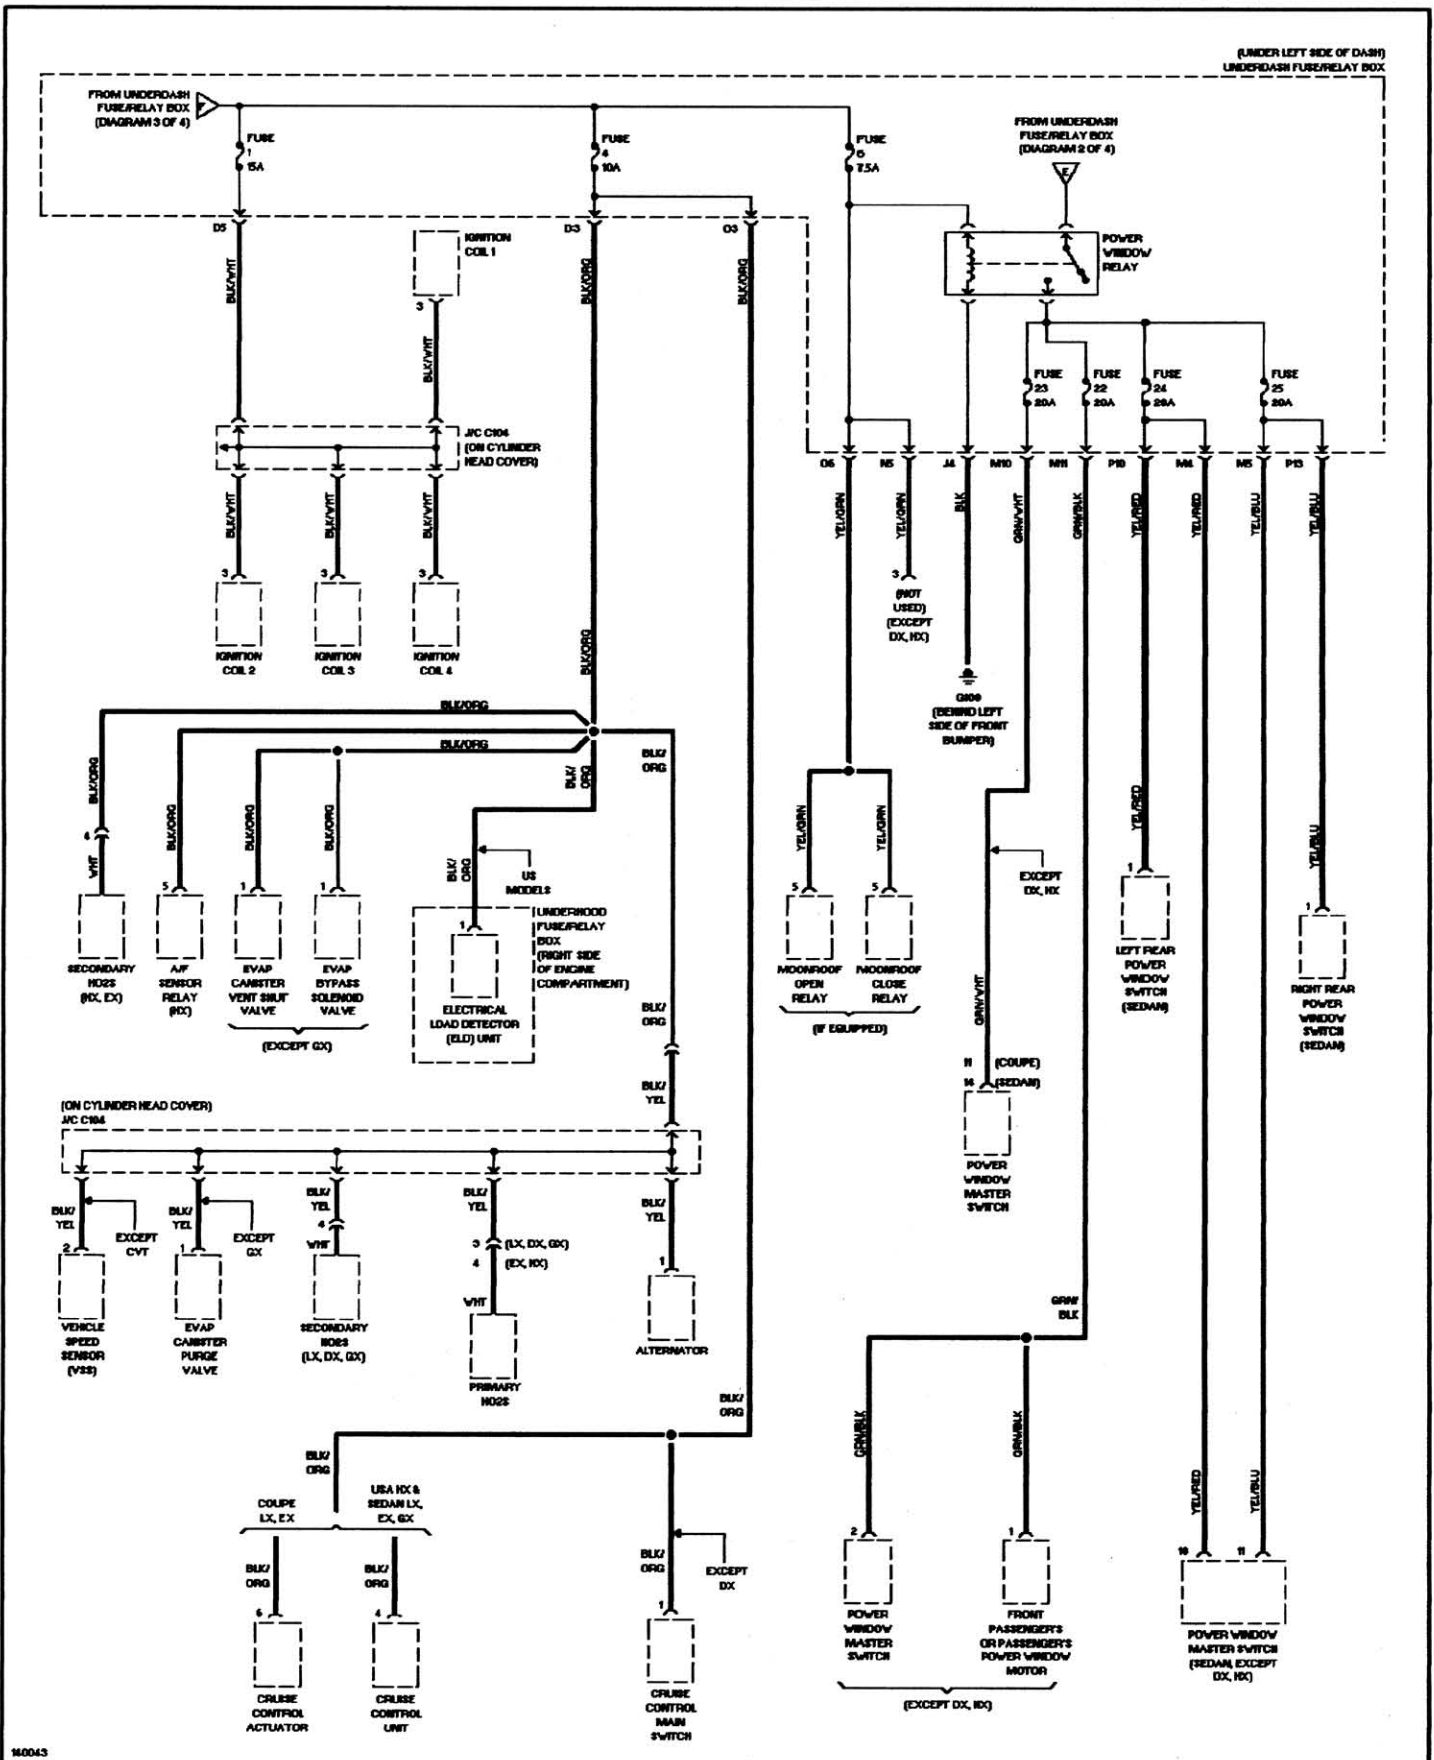

HONDA

**Civic 01-03
Wiring Diagrams**

HOW TO USE SYSTEM WIRING DIAGRAMS

Fig. 1: Identifying Wiring Diagram Symbols
2001 Honda Civic

50R03637

SYSTEM WIRING DIAGRAMS

Power Distribution Circuit (1 of 4) 2001 Honda Civic

SYSTEM WIRING DIAGRAMS

Power Distribution Circuit (2 of 4) 2001 Honda Civic

SYSTEM WIRING DIAGRAMS

Power Distribution Circuit (3 of 4)

2001 Honda Civic

Selected Distributor Circuit (4 of 4)

2001 Honda Civic

SYSTEM WIRING DIAGRAMS

Ground Distribution Circuit (1 of 3) 2001 Honda Civic

SYSTEM WIRING DIAGRAMS

Ground Distribution Circuit (2 of 3) 2001 Honda Civic

135836

SYSTEM WIRING DIAGRAMS

Ground Distribution Circuit (3 of 3)