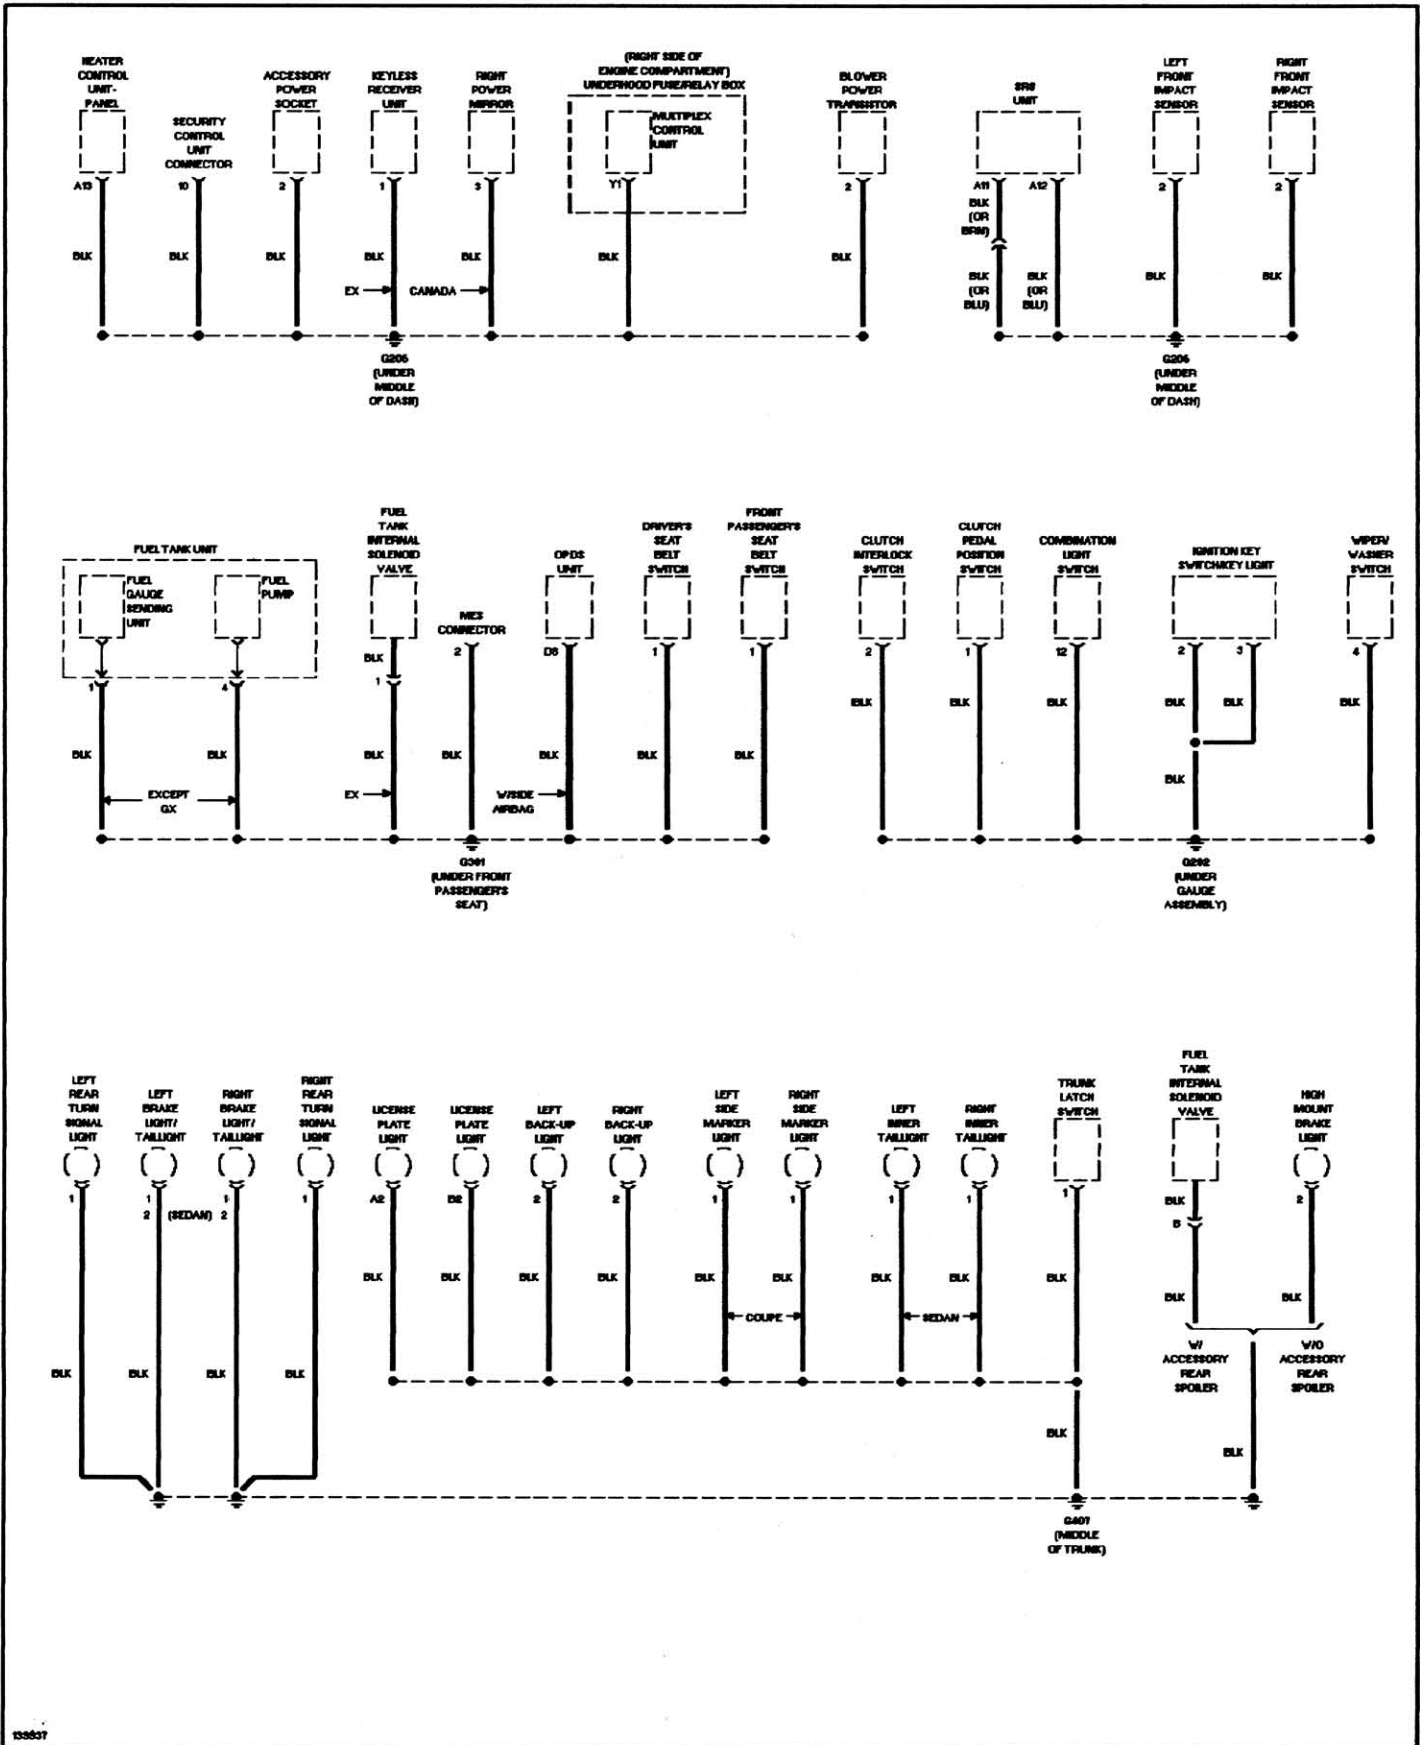

HONDA

**Civic 01-03
Wiring Diagrams**

HOW TO USE SYSTEM WIRING DIAGRAMS

Fig. 1: Identifying Wiring Diagram Symbols
2001 Honda Civic

50R03637

SYSTEM WIRING DIAGRAMS

Power Distribution Circuit (1 of 4) 2001 Honda Civic

SYSTEM WIRING DIAGRAMS

Power Distribution Circuit (2 of 4) 2001 Honda Civic

SYSTEM WIRING DIAGRAMS

Power Distribution Circuit (3 of 4)

2001 Honda Civic

Selected Distributor Circuit (4 of 4)

2001 Honda Civic

SYSTEM WIRING DIAGRAMS

Ground Distribution Circuit (1 of 3) 2001 Honda Civic

SYSTEM WIRING DIAGRAMS

Ground Distribution Circuit (2 of 3) 2001 Honda Civic

135836

SYSTEM WIRING DIAGRAMS

Ground Distribution Circuit (3 of 3)

2001 Honda Civic

SYSTEM WIRING DIAGRAMS

Anti-theft Circuit 2001 Honda Civic

SYSTEM WIRING DIAGRAMS

Body Computer Circuits 2001 Honda Civic

SYSTEM WIRING DIAGRAMS

Computer Data Lines 2001 Honda Civic

Fig. 10: Wiring Diagram (Civic Except GX & HX 1.7L - 1 Of 3)