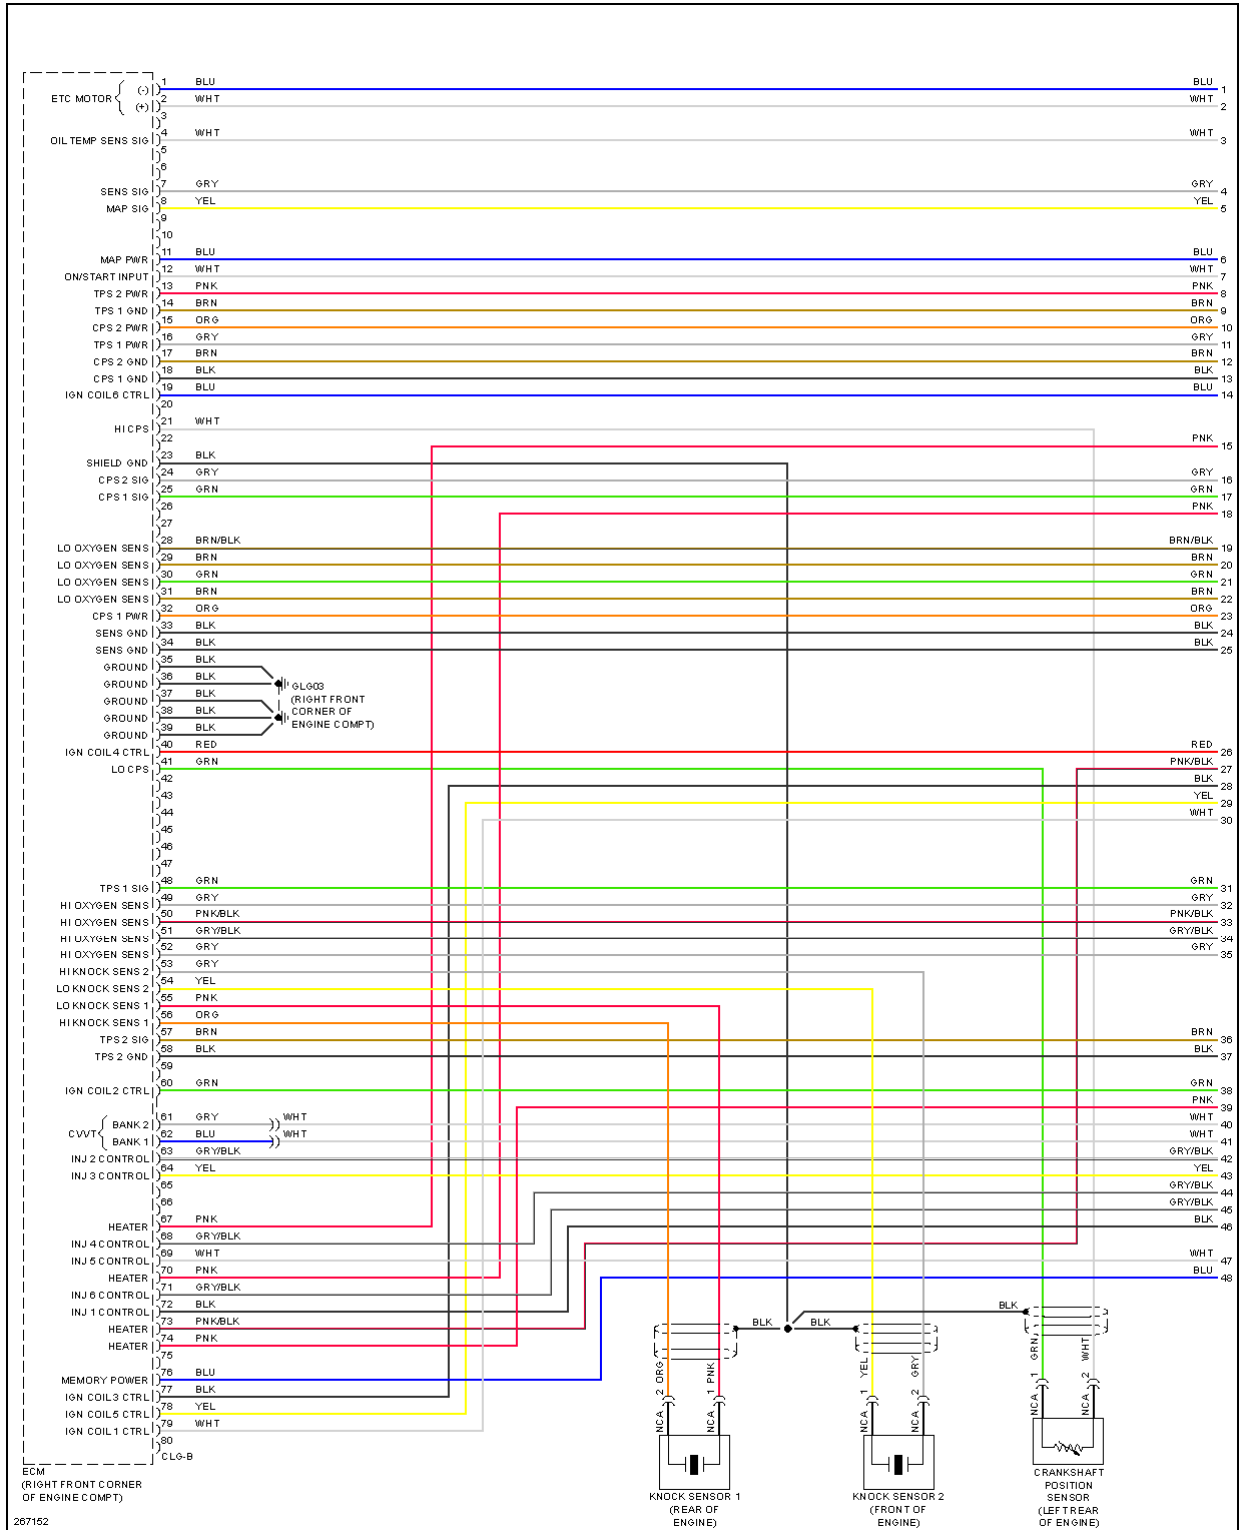

2007 Hyundai Veracruz GLS

SYSTEM WIRING DIAGRAMS

Fig. 18: 3.8L, Engine Performance Circuit (1 of 5)

2007 Hyundai Veracruz GLS

SYSTEM WIRING DIAGRAMS

Fig. 19: 3.8L, Engine Performance Circuit (2 of 5)

2007 Hyundai Veracruz GLS

SYSTEM WIRING DIAGRAMS

Fig. 20: 3.8L, Engine Performance Circuit (3 of 5)

2007 Hyundai Veracruz GLS

SYSTEM WIRING DIAGRAMS

Fig. 21: 3.8L, Engine Performance Circuit (4 of 5)

2007 Hyundai Veracruz GLS

SYSTEM WIRING DIAGRAMS

Fig. 22: 3.8L, Engine Performance Circuit (5 of 5)