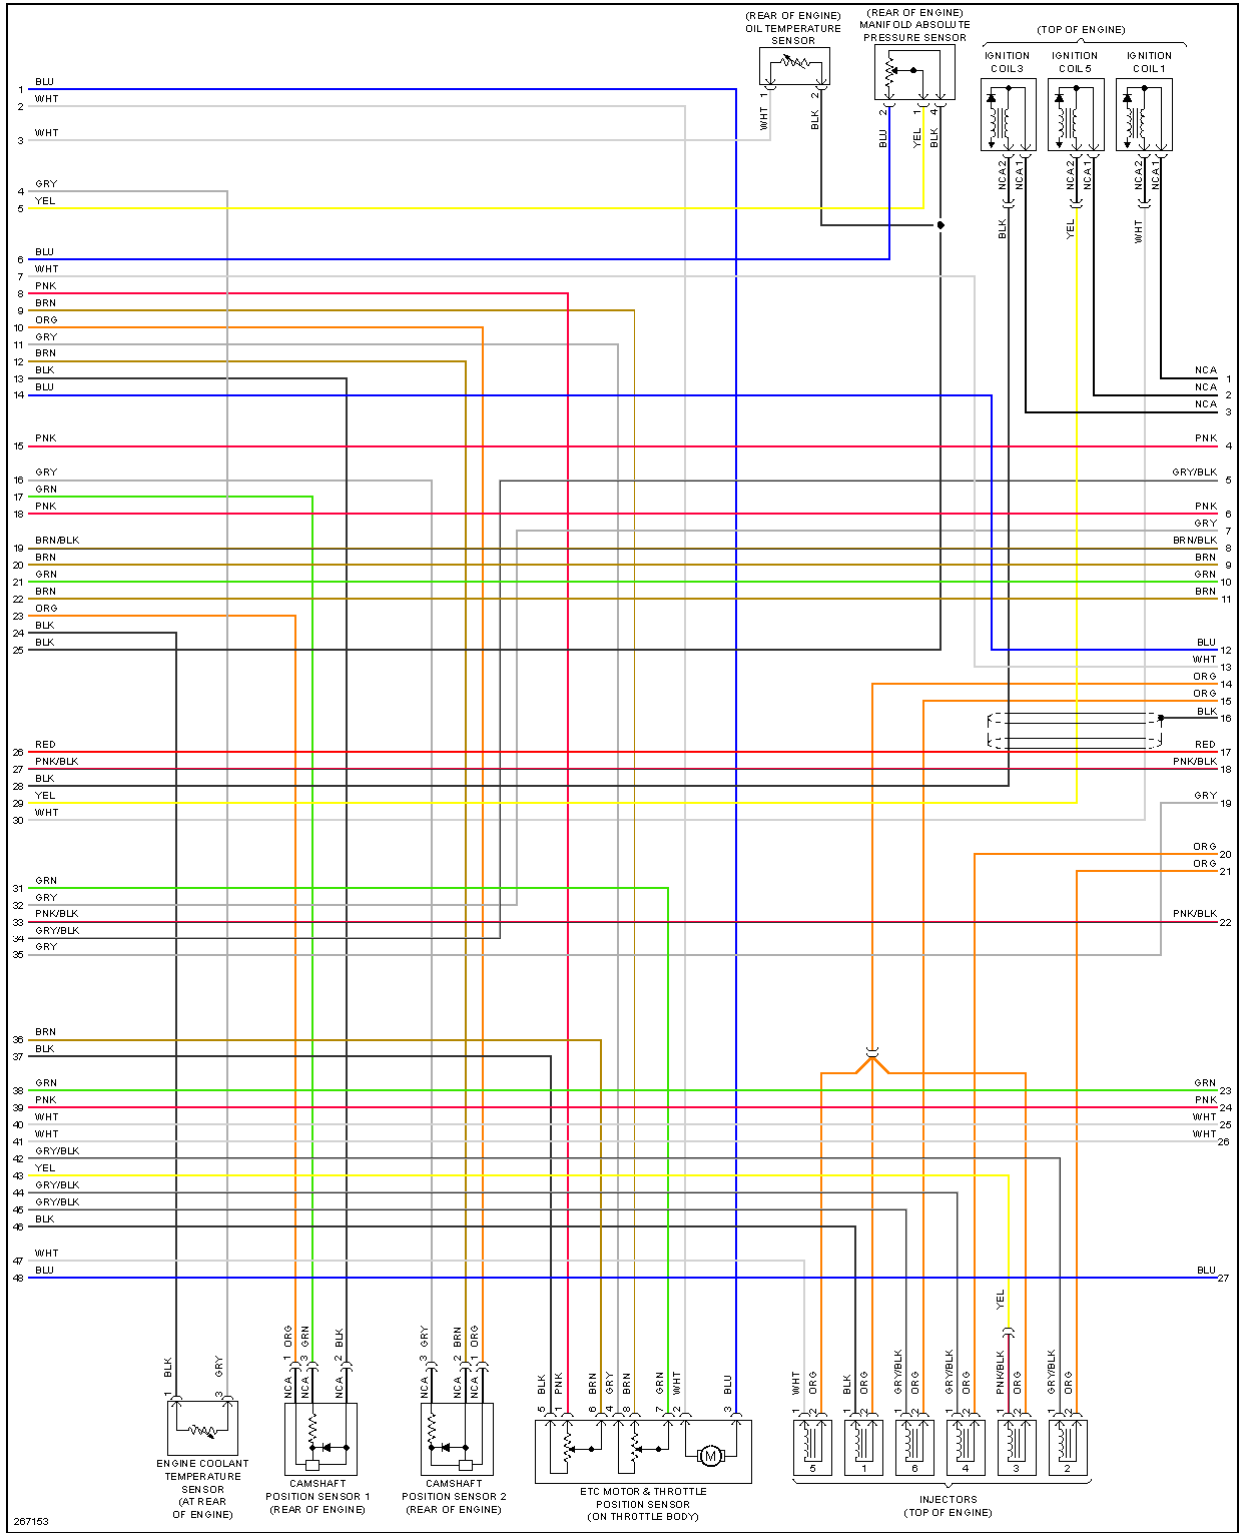

2007 Hyundai Veracruz GLS

SYSTEM WIRING DIAGRAMS

Fig. 18: 3.8L, Engine Performance Circuit (1 of 5)

2007 Hyundai Veracruz GLS

SYSTEM WIRING DIAGRAMS

Fig. 19: 3.8L, Engine Performance Circuit (2 of 5)

2007 Hyundai Veracruz GLS

SYSTEM WIRING DIAGRAMS

Fig. 20: 3.8L, Engine Performance Circuit (3 of 5)

2007 Hyundai Veracruz GLS

SYSTEM WIRING DIAGRAMS

Fig. 21: 3.8L, Engine Performance Circuit (4 of 5)

2007 Hyundai Veracruz GLS

SYSTEM WIRING DIAGRAMS

Fig. 22: 3.8L, Engine Performance Circuit (5 of 5)