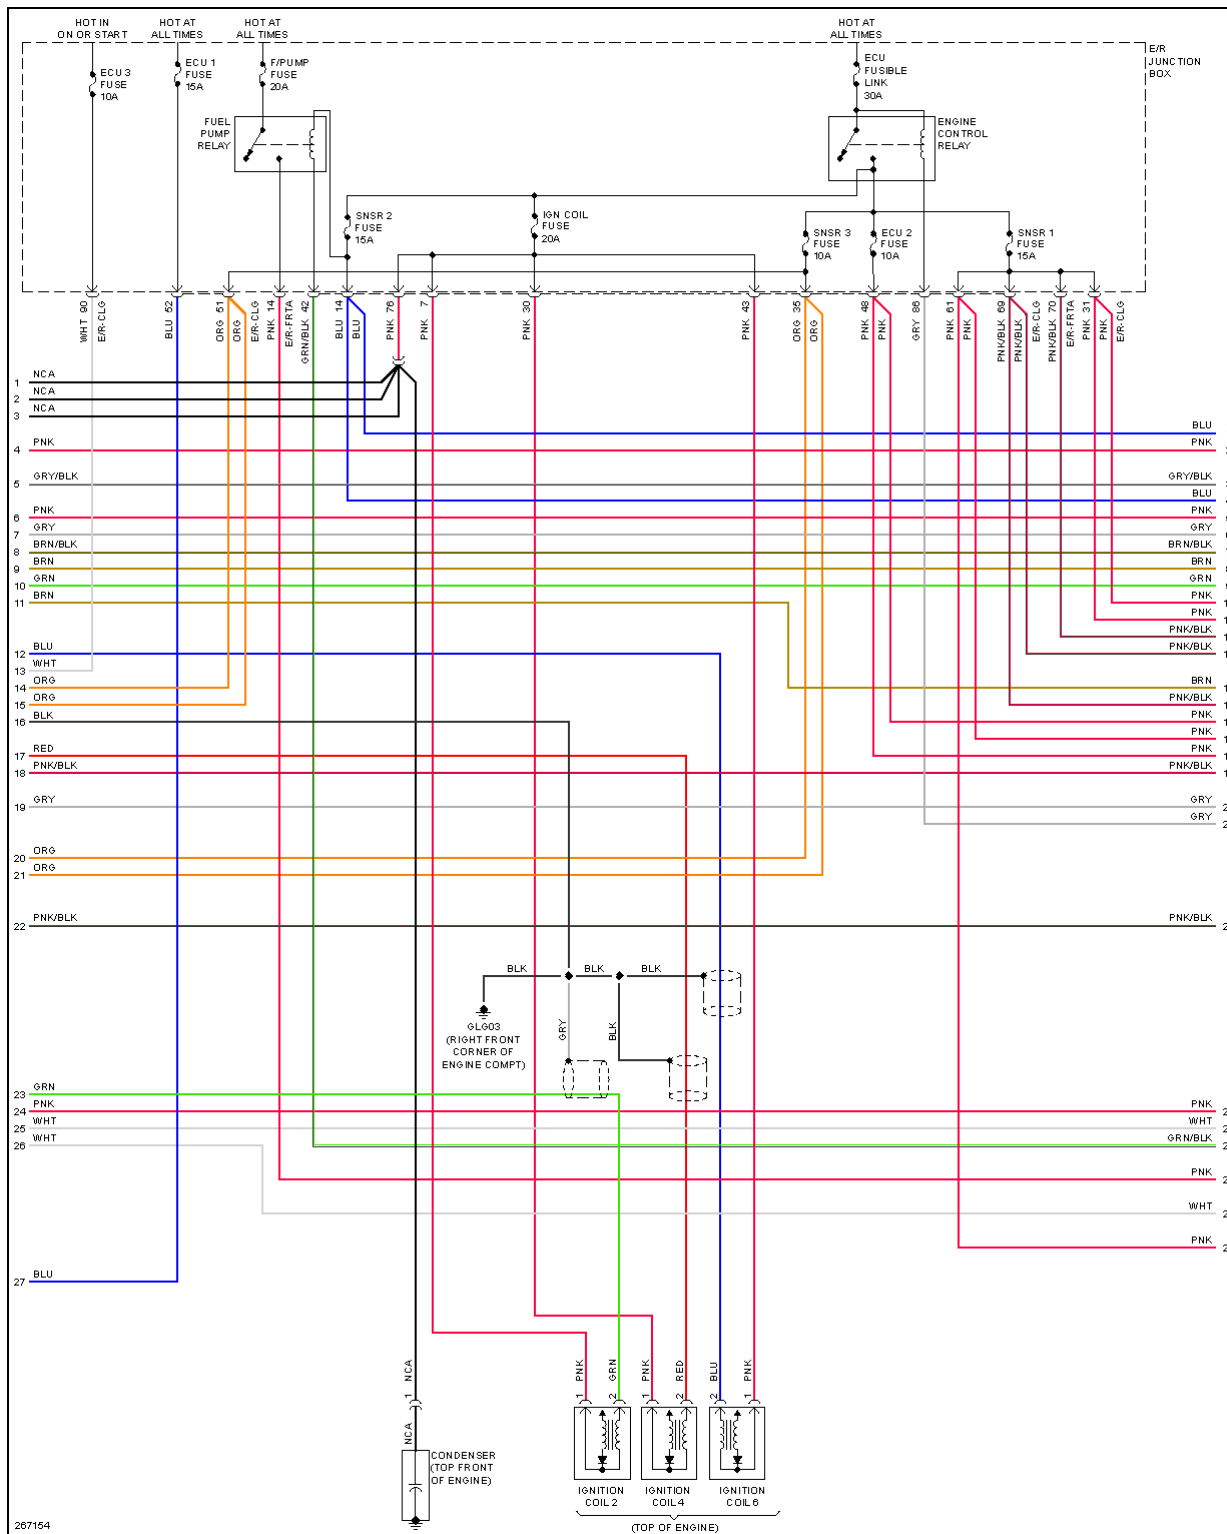

2007 Hyundai Veracruz GLS

SYSTEM WIRING DIAGRAMS

Fig. 18: 3.8L, Engine Performance Circuit (1 of 5)

2007 Hyundai Veracruz GLS

SYSTEM WIRING DIAGRAMS

Fig. 19: 3.8L, Engine Performance Circuit (2 of 5)

2007 Hyundai Veracruz GLS

SYSTEM WIRING DIAGRAMS

Fig. 20: 3.8L, Engine Performance Circuit (3 of 5)

2007 Hyundai Veracruz GLS

SYSTEM WIRING DIAGRAMS

Fig. 21: 3.8L, Engine Performance Circuit (4 of 5)

2007 Hyundai Veracruz GLS

SYSTEM WIRING DIAGRAMS

Fig. 22: 3.8L, Engine Performance Circuit (5 of 5)