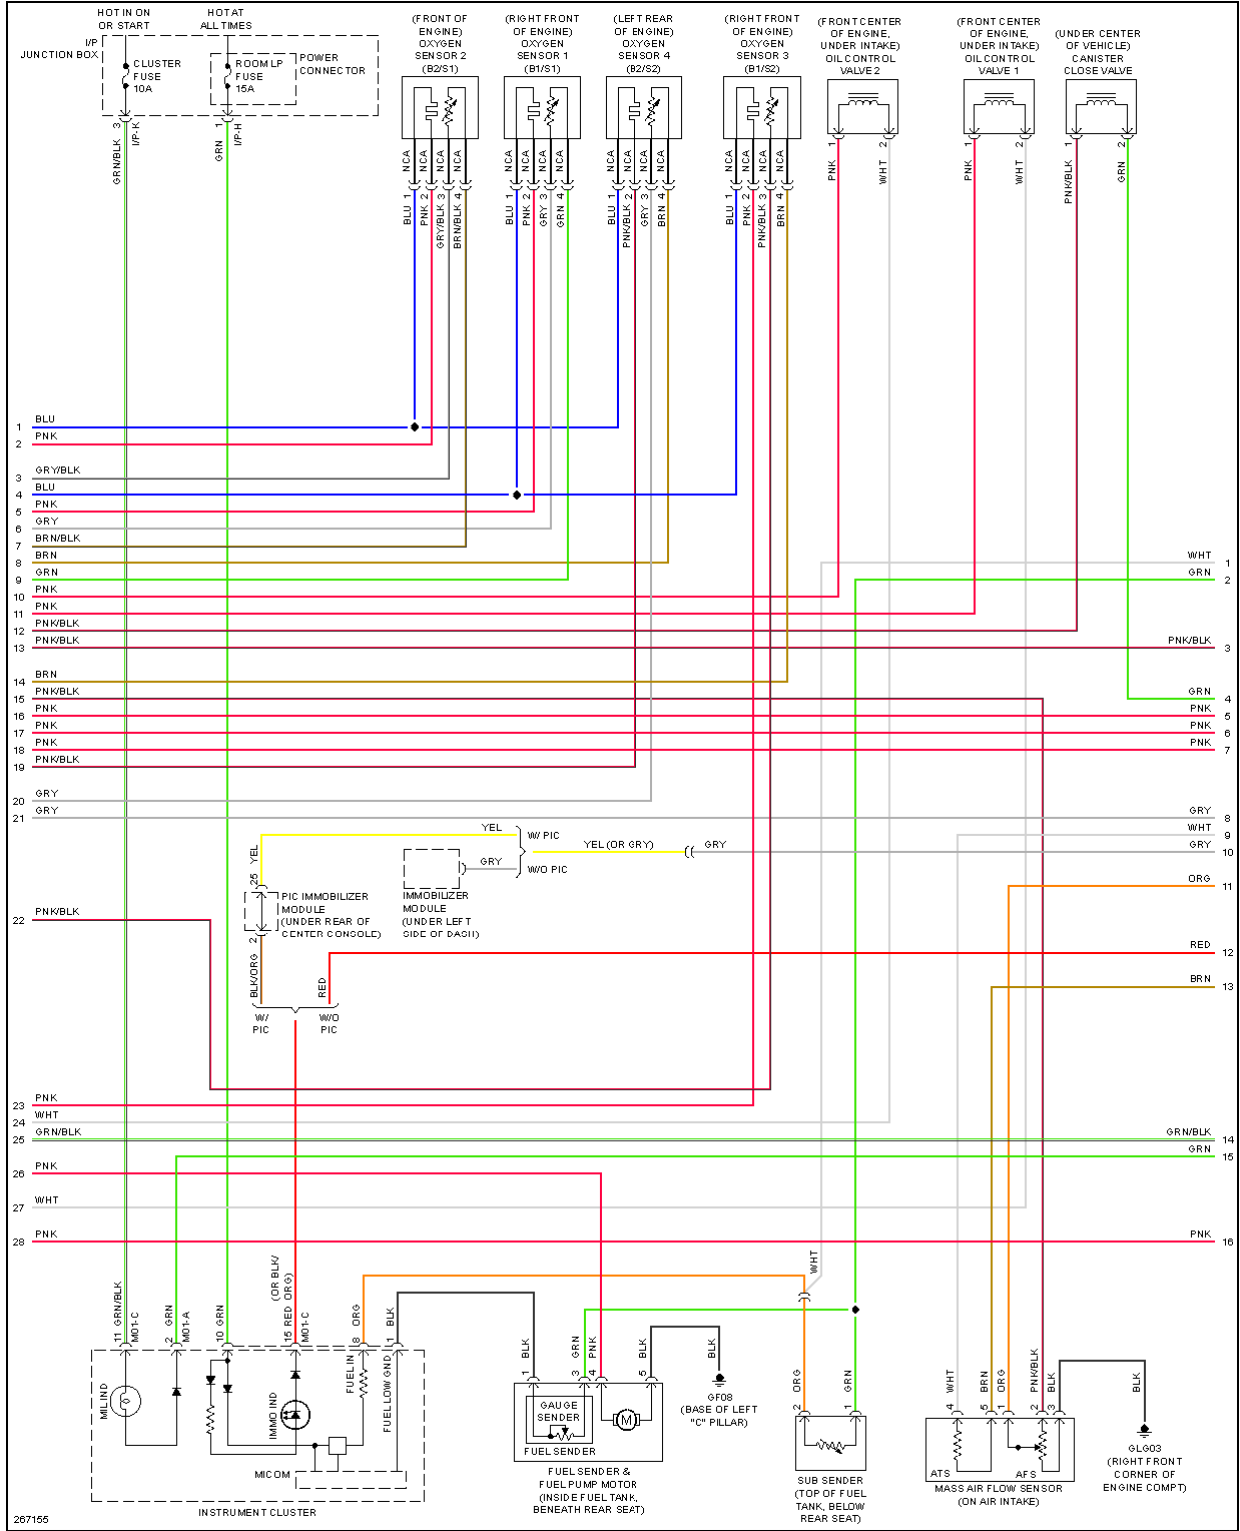

2007 Hyundai Veracruz GLS

SYSTEM WIRING DIAGRAMS

Fig. 18: 3.8L, Engine Performance Circuit (1 of 5)

2007 Hyundai Veracruz GLS

SYSTEM WIRING DIAGRAMS

Fig. 19: 3.8L, Engine Performance Circuit (2 of 5)

2007 Hyundai Veracruz GLS

SYSTEM WIRING DIAGRAMS

Fig. 20: 3.8L, Engine Performance Circuit (3 of 5)

2007 Hyundai Veracruz GLS

SYSTEM WIRING DIAGRAMS

Fig. 21: 3.8L, Engine Performance Circuit (4 of 5)

2007 Hyundai Veracruz GLS

SYSTEM WIRING DIAGRAMS

Fig. 22: 3.8L, Engine Performance Circuit (5 of 5)